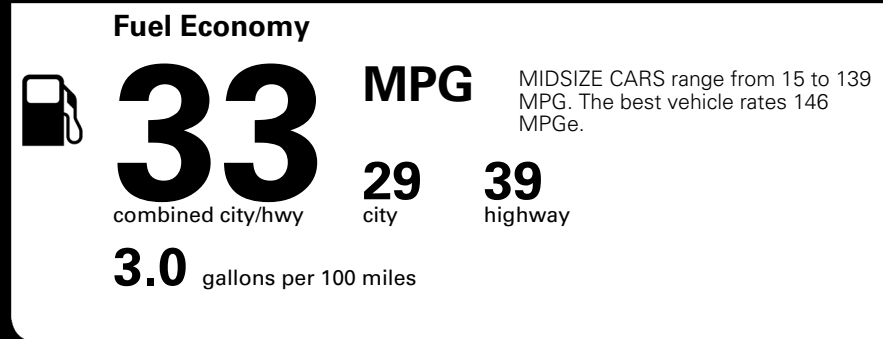

MANUFACTURER'S SUGGESTED RETAIL PRICE ▶

COMPARE LXS FEATURES
Added to/in place of standard LX features

- 16" Alloy Wheels
- Drive Mode Select
- Blind-Spot Collision-Avoidance Assist
- Rear Cross-Traffic Collision-Avoidance Assist
- Safe Exit Warning
- 60/40 Split-Folding Rear Seats

ADDITIONAL INSTALLED EQUIPMENT:
(In addition to or in place of standard features)
Carpeted Floor Mats

$ 23,390.00

Included
Included
Included
Included
Included
Included

$190.00

MSRP INCLUDING OPTIONS $ 23,580.00

INLAND FREIGHT AND HANDLING $ 1,245.00

TOTAL MANUFACTURER'S SUGGESTED RETAIL PRICE ▶ $ 24,825.00

*Additional terms and conditions apply.
**Kia Connect may be currently unavailable for some Model Year 2022 and newer vehicles sold or purchased in Massachusetts; please see owners.kia.com for more information.
NOTE: When you purchase this vehicle, Kia America, Inc. collects personal information you provide to the dealership. For information on our collection and use of personal information and your rights, please see our Privacy Policy on www.kia.com.

TOTAL ADDITIONAL WEIGHT: 11.4

EPA DOT Fuel Economy and Environment

Gasoline Vehicle

You save $1,000
in fuel costs over 5 years compared to the average new vehicle.

Annual fuel cost $1,500