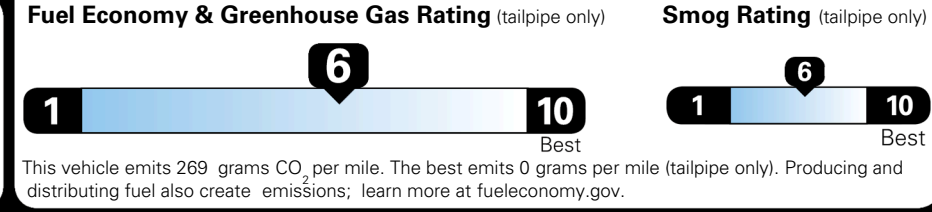

TOTAL ADDITIONAL WEIGHT: 11.4

EPA DOT Fuel Economy and Environment

Gasoline Vehicle

You save \$1,000
 in fuel costs over 5 years compared to the average new vehicle.

Annual fuel cost \$1,500

Actual results will vary for many reasons, including driving conditions and how you drive and maintain your vehicle. The average new vehicle gets 29 MPG and costs \$8,500 to fuel over 5 years. Cost estimates are based on 15,000 miles per year at \$ 3.30 per gallon. MPGe is miles per gasoline gallon equivalent. Vehicle emissions are a significant cause of climate change and smog.