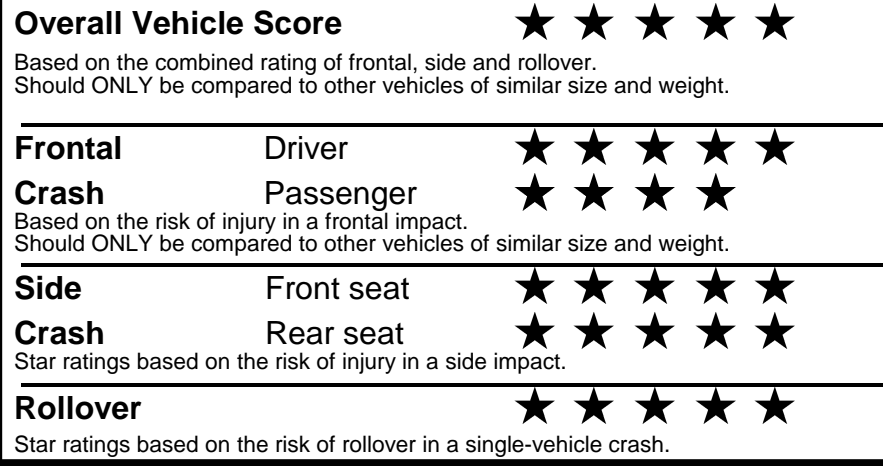

fueleconomy.gov
 Calculate personalized estimates and compare vehicles

Smartphone QR Code

GOVERNMENT 5-STAR SAFETY RATINGS

PARTS CONTENT INFORMATION

FOR VEHICLES IN THIS CAR LINE U.S./CANADIAN PARTS CONTENT: 20 %