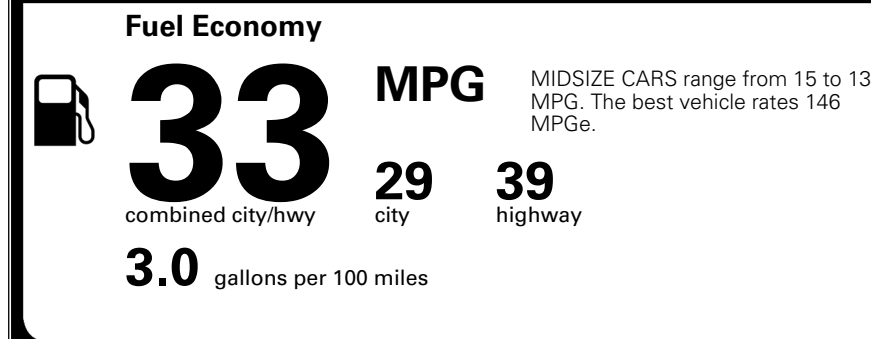

\$395.00
 \$190.00
 \$350.00

MSRP INCLUDING OPTIONS

\$ 24,325.00

INLAND FREIGHT AND HANDLING

\$ 1,245.00

TOTAL MANUFACTURER'S SUGGESTED RETAIL PRICE ▶

\$ 25,570.00

*Additional terms and conditions apply.
 **Kia Connect may be currently unavailable for some Model Year 2022 and newer vehicles sold or purchased in Massachusetts; please see owners.kia.com for more information.
 NOTE: When you purchase this vehicle, Kia America, Inc. collects personal information you provide to the dealership. For information on our collection and use of personal information and your rights, please see our Privacy Policy on www.kia.com.

TOTAL ADDITIONAL WEIGHT: 12.0

EPA DOT Fuel Economy and Environment

Gasoline Vehicle

You save \$1,000
 in fuel costs over 5 years compared to the average new vehicle.

Annual fuel cost \$1,500

Actual results will vary for many reasons, including driving conditions and how you drive and maintain your vehicle. The average new vehicle gets 29 MPG and costs \$8,500 to fuel over 5 years. Cost estimates are based on 15,000 miles per year at \$ 3.30 per gallon. MPGe is miles per gasoline gallon equivalent. Vehicle emissions are a significant cause of climate change and smog.