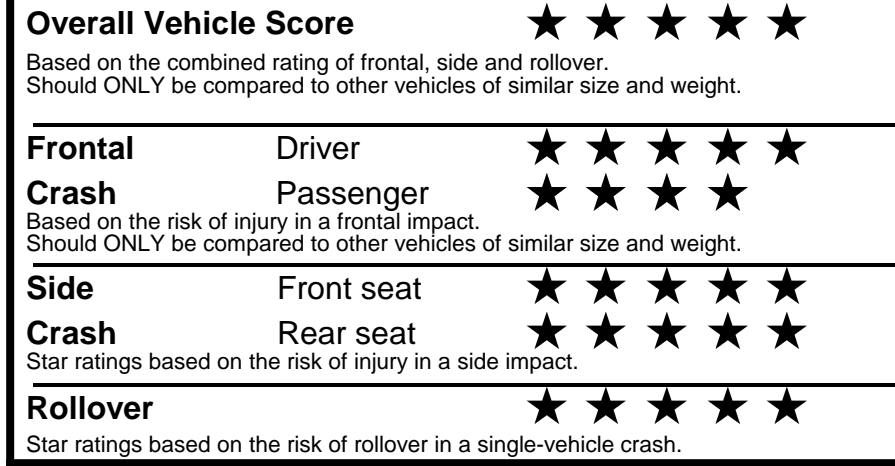

fueleconomy.gov
 Calculate personalized estimates and compare vehicles

Smartphone QR Code

GOVERNMENT 5-STAR SAFETY RATINGS

PARTS CONTENT INFORMATION

FOR VEHICLES IN THIS CAR LINE U.S./CANADIAN PARTS CONTENT: 20 %