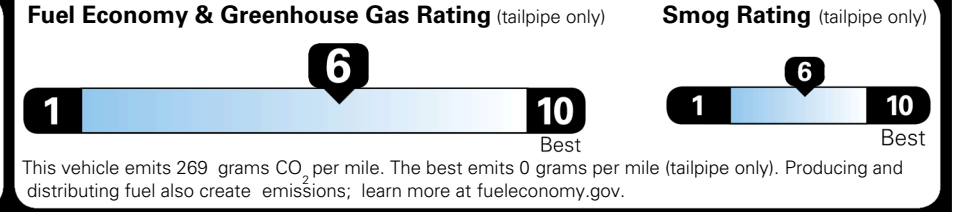

TOTAL ADDITIONAL WEIGHT: 12.0

EPA DOT Fuel Economy and Environment

Gasoline Vehicle

You save \$1,000
 in fuel costs over 5 years compared to the average new vehicle.

Annual fuel cost \$1,500

Actual results will vary for many reasons, including driving conditions and how you drive and maintain your vehicle. The average new vehicle gets 29 MPG and costs \$8,500 to fuel over 5 years. Cost estimates are based on 15,000 miles per year at \$ 3.30 per gallon. MPGe is miles per gasoline gallon equivalent. Vehicle emissions are a significant cause of climate change and smog.