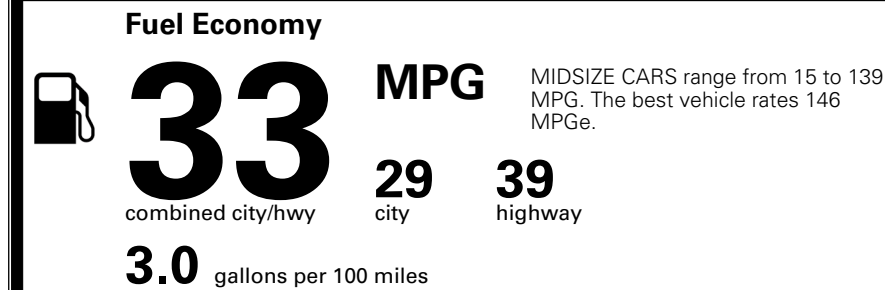

TOTAL MANUFACTURER'S SUGGESTED RETAIL PRICE ▶ \$ 25,175.00

TOTAL ADDITIONAL WEIGHT: 12.6

*Additional terms and conditions apply.
 **Kia Connect may be currently unavailable for some Model Year 2022 and newer vehicles sold or purchased in Massachusetts; please see owners.kia.com for more information.
 NOTE: When you purchase this vehicle, Kia America, Inc. collects personal information you provide to the dealership. For information on our collection and use of personal information and your rights, please see our Privacy Policy on www.kia.com.

EPA DOT Fuel Economy and Environment

Gasoline Vehicle

You save \$1,000
 in fuel costs over 5 years compared to the average new vehicle.

Annual fuel cost \$1,500

Actual results will vary for many reasons, including driving conditions and how you drive and maintain your vehicle. The average new vehicle gets 29 MPG and costs \$8,500 to fuel over 5 years. Cost estimates are based on 15,000 miles per year at \$ 3.30 per gallon. MPGe is miles per gasoline gallon equivalent. Vehicle emissions are a significant cause of climate change and smog.