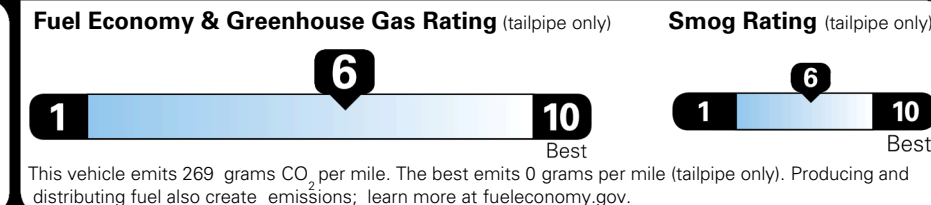

EPA DOT Fuel Economy and Environment

Gasoline Vehicle

You save \$1,000
 in fuel costs over 5 years compared to the average new vehicle.

Annual fuel cost \$1,500

Actual results will vary for many reasons, including driving conditions and how you drive and maintain your vehicle. The average new vehicle gets 29 MPG and costs \$8,500 to fuel over 5 years. Cost estimates are based on 15,000 miles per year at \$ 3.30 per gallon. MPGe is miles per gasoline gallon equivalent. Vehicle emissions are a significant cause of climate change and smog.