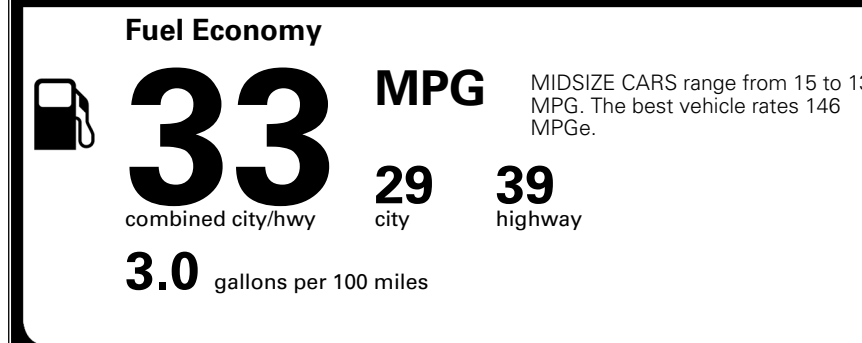

TOTAL ADDITIONAL WEIGHT: 20.7

EPA DOT Fuel Economy and Environment

Gasoline Vehicle

You save \$1,000
 in fuel costs over 5 years compared to the average new vehicle.

Annual fuel cost \$1,500

Actual results will vary for many reasons, including driving conditions and how you drive and maintain your vehicle. The average new vehicle gets 29 MPG and costs \$8,500 to fuel over 5 years. Cost estimates are based on 15,000 miles per year at \$ 3.30 per gallon. MPGe is miles per gasoline gallon equivalent. Vehicle emissions are a significant cause of climate change and smog.