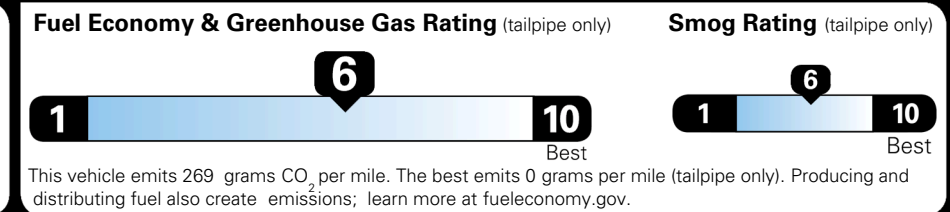

TOTAL ADDITIONAL WEIGHT: 20.7

EPA DOT Fuel Economy and Environment

Gasoline Vehicle

You save \$1,000
 in fuel costs over 5 years compared to the average new vehicle.

Annual fuel cost \$1,500

Actual results will vary for many reasons, including driving conditions and how you drive and maintain your vehicle. The average new vehicle gets 29 MPG and costs \$8,500 to fuel over 5 years. Cost estimates are based on 15,000 miles per year at \$ 3.30 per gallon. MPGe is miles per gasoline gallon equivalent. Vehicle emissions are a significant cause of climate change and smog.