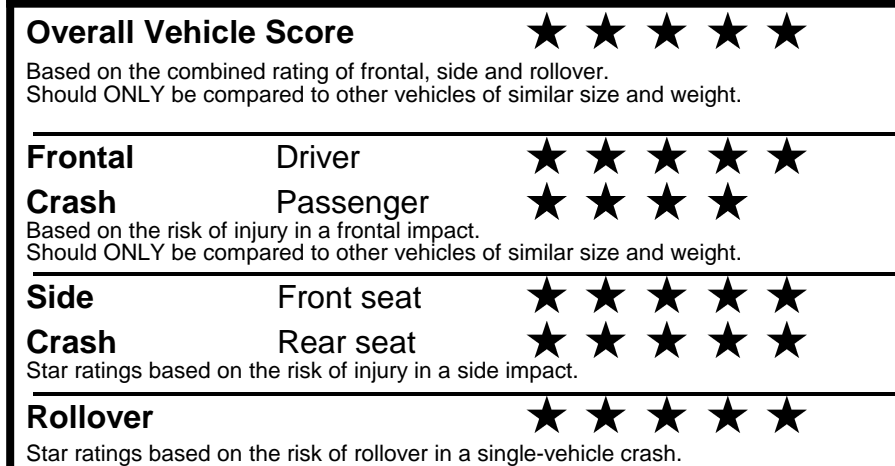

fueleconomy.gov
 Calculate personalized estimates and compare vehicles

Smartphone QR Code

GOVERNMENT 5-STAR SAFETY RATINGS

PARTS CONTENT INFORMATION

FOR VEHICLES IN THIS CAR LINE U.S./CANADIAN PARTS CONTENT: 20 %