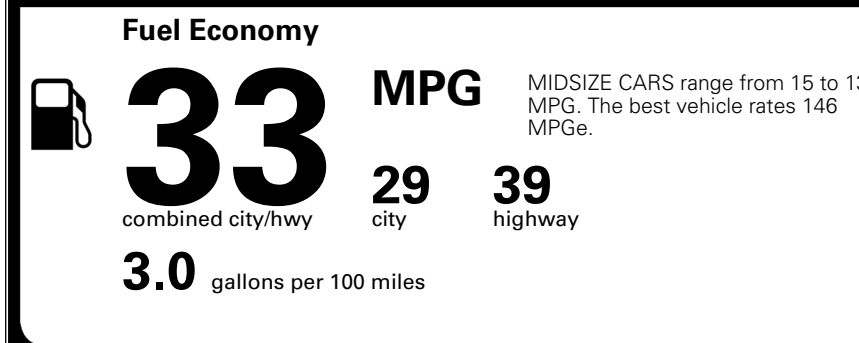

MSRP INCLUDING OPTIONS

\$ 23,975.00

INLAND FREIGHT AND HANDLING

\$ 1,245.00

TOTAL MANUFACTURER'S SUGGESTED RETAIL PRICE ▶

\$ 25,220.00

*Additional terms and conditions apply.
 **Kia Connect may be currently unavailable for some Model Year 2022 and newer vehicles sold or purchased in Massachusetts; please see owners.kia.com for more information.
 NOTE: When you purchase this vehicle, Kia America, Inc. collects personal information you provide to the dealership. For information on our collection and use of personal information and your rights, please see our Privacy Policy on www.kia.com.

TOTAL ADDITIONAL WEIGHT: 11.4

EPA DOT Fuel Economy and Environment

Gasoline Vehicle

You save \$1,000
 in fuel costs over 5 years compared to the average new vehicle.

Annual fuel cost \$1,500

Actual results will vary for many reasons, including driving conditions and how you drive and maintain your vehicle. The average new vehicle gets 29 MPG and costs \$8,500 to fuel over 5 years. Cost estimates are based on 15,000 miles per year at \$ 3.30 per gallon. MPGe is miles per gasoline gallon equivalent. Vehicle emissions are a significant cause of climate change and smog.