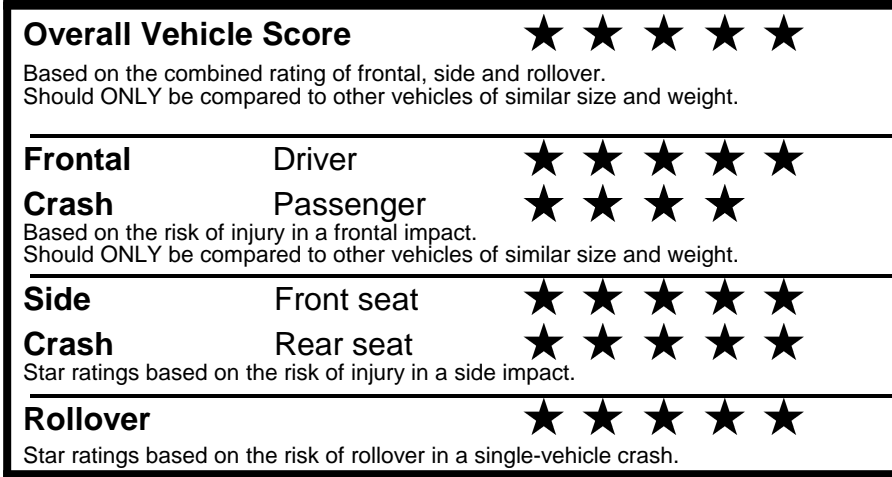

GOVERNMENT 5-STAR SAFETY RATINGS

PARTS CONTENT INFORMATION

FOR VEHICLES IN THIS CAR LINE U.S./CANADIAN PARTS CONTENT: 20 %

MAJOR SOURCES OF FOREIGN PARTS:
MEXICO: 45%
KOREA: 30%

NOTE: PARTS CONTENT DOES NOT INCLUDE FINAL ASSEMBLY, DISTRIBUTION, OR OTHER NON-PARTS COSTS.

FOR THIS VEHICLE FINAL ASSEMBLY POINT:
PESQUERIA, NL, MEXICO

COUNTRY OF ORIGIN
ENGINE (MOTOR): USA
TRANSMISSION: MEXICO

Star ratings range from 1 to 5 stars (★★★★★) with 5 being the highest.
Source: National Highway Traffic Safety Administration (NHTSA).
www.safercar.gov or 1-888-327-4236

Manufacturer's suggested retail price includes Manufacturer's recommended pre-delivery service. License and title fees, state and local taxes and other dealer installed options and accessories are not included in the manufacturer's suggested retail price.