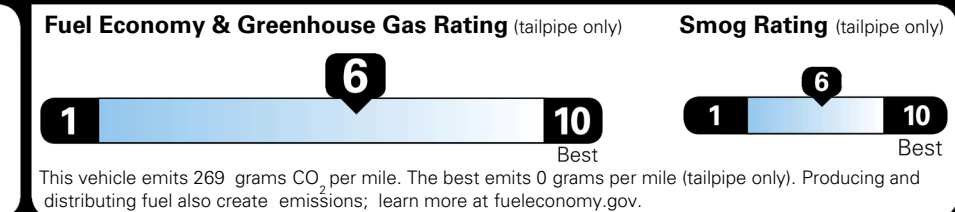

TOTAL ADDITIONAL WEIGHT: 11.4

EPA DOT Fuel Economy and Environment

Gasoline Vehicle

You save \$1,000
 in fuel costs over 5 years compared to the average new vehicle.

Annual fuel cost \$1,500

Actual results will vary for many reasons, including driving conditions and how you drive and maintain your vehicle. The average new vehicle gets 29 MPG and costs \$8,500 to fuel over 5 years. Cost estimates are based on 15,000 miles per year at \$ 3.30 per gallon. MPGe is miles per gasoline gallon equivalent. Vehicle emissions are a significant cause of climate change and smog.