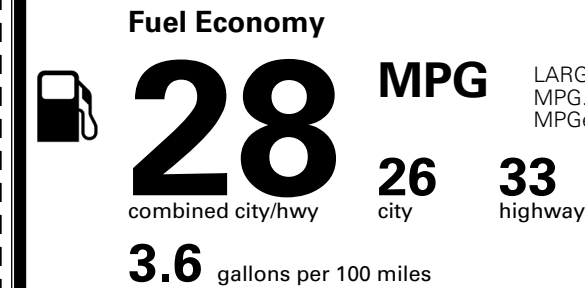

EPA DOT Fuel Economy and Environment

Gasoline Vehicle