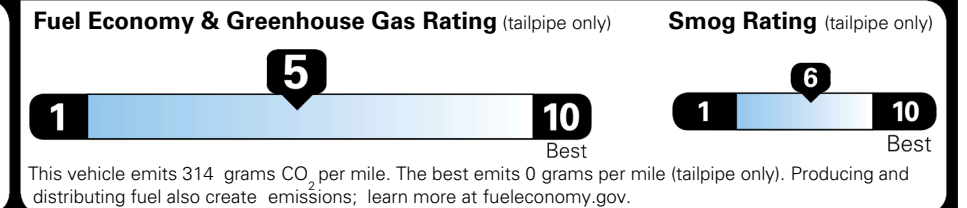

EPA DOT Fuel Economy and Environment

Gasoline Vehicle

You spend
\$250
 more in fuel costs
 over 5 years
 compared to the
 average new vehicle.

Annual fuel cost
\$1,750

Actual results will vary for many reasons, including driving conditions and how you drive and maintain your vehicle. The average new vehicle gets 29 MPG and costs \$8,500 to fuel over 5 years. Cost estimates are based on 15,000 miles per year at \$ 3.30 per gallon. MPGe is miles per gasoline gallon equivalent. Vehicle emissions are a significant cause of climate change and smog.