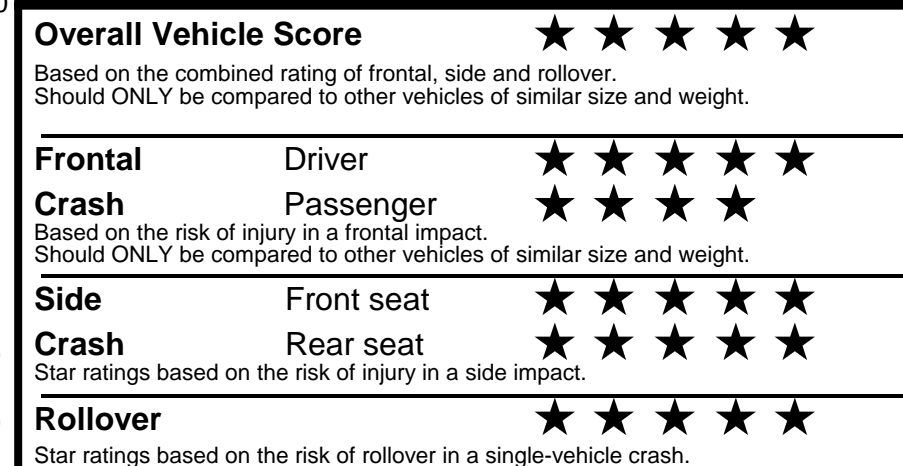

fueleconomy.gov

Calculate personalized estimates and compare vehicles

GOVERNMENT 5-STAR SAFETY RATINGS

Star ratings range from 1 to 5 stars (★★★★★) with 5 being the highest.
 Source: National Highway Traffic Safety Administration (NHTSA).
www.safercar.gov or 1-888-327-4236