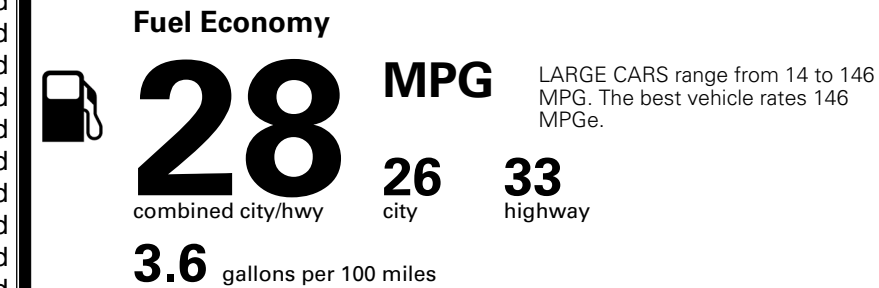

EPA DOT Fuel Economy and Environment

Gasoline Vehicle

You spend
$250
more in fuel costs
over 5 years
compared to the
average new vehicle.

Annual fuel cost
$1,750