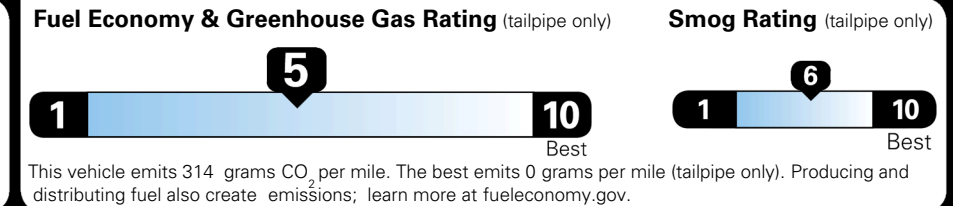

EPA DOT Fuel Economy and Environment

Gasoline Vehicle

You spend \$250 more in fuel costs over 5 years
 compared to the average new vehicle.

Annual fuel cost \$1,750

Actual results will vary for many reasons, including driving conditions and how you drive and maintain your vehicle. The average new vehicle gets 29 MPG and costs \$8,500 to fuel over 5 years. Cost estimates are based on 15,000 miles per year at \$ 3.30 per gallon. MPGe is miles per gasoline gallon equivalent. Vehicle emissions are a significant cause of climate change and smog.