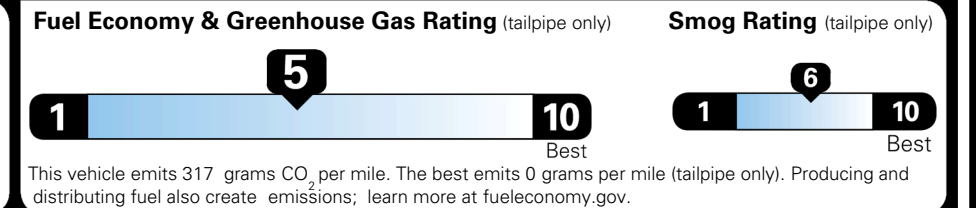

Actual results will vary for many reasons, including driving conditions and how you drive and maintain your vehicle. The average new vehicle gets 29 MPG and costs $8,500 to fuel over 5 years. Cost estimates are based on 15,000 miles per year at $ 3.30 per gallon. MPGe is miles per gasoline gallon equivalent. Vehicle emissions are a significant cause of climate change and smog.

fueleconomy.gov

Calculate personalized estimates and compare vehicles

GOVERNMENT 5-STAR SAFETY RATINGS

Overall Vehicle Score ★★★★★

Based on the combined rating of frontal, side and rollover. Should ONLY be compared to other vehicles of similar size and weight.

Frontal Driver ★★★★★

Crash Passenger ★★★★★

Based on the risk of injury in a frontal impact. Should ONLY be compared to other vehicles of similar size and weight.

Side Front seat ★★★★★

Crash Rear seat ★★★★★

Star ratings based on the risk of injury in a side impact.

Rollover ★★★★★

Star ratings based on the risk of rollover in a single-vehicle crash.

Star ratings range from 1 to 5 stars (★★★★★) with 5 being the highest.

Source: National Highway Traffic Safety Administration (NHTSA).

www.safercar.gov or 1-888-327-4236

Manufacturer's suggested retail price includes Manufacturer's recommended pre-delivery service. License and title fees, state and local taxes and other dealer installed options and accessories are not included in the manufacturer's suggested retail price.

PARTS CONTENT INFORMATION

FOR VEHICLES IN THIS CAR LINE U.S./CANADIAN PARTS CONTENT: 55 %

MAJOR SOURCES OF FOREIGN PARTS: KOREA: 30%

NOTE: PARTS CONTENT DOES NOT INCLUDE FINAL ASSEMBLY, DISTRIBUTION, OR OTHER NON-PARTS COSTS.

FOR THIS VEHICLE FINAL ASSEMBLY POINT: WEST POINT, GA, USA

COUNTRY OF ORIGIN ENGINE (MOTOR): USA

TRANSMISSION: USA

*Additional terms and conditions apply.

**Kia Connect may be currently unavailable for some Model Year 2022 and newer vehicles sold or purchased in Massachusetts; please see owners.kia.com for more information.

NOTE: When you purchase this vehicle, Kia America, Inc. collects personal information you provide to the dealership. For information on our collection and use of personal information and your rights, please see our Privacy Policy on www.kia.com.