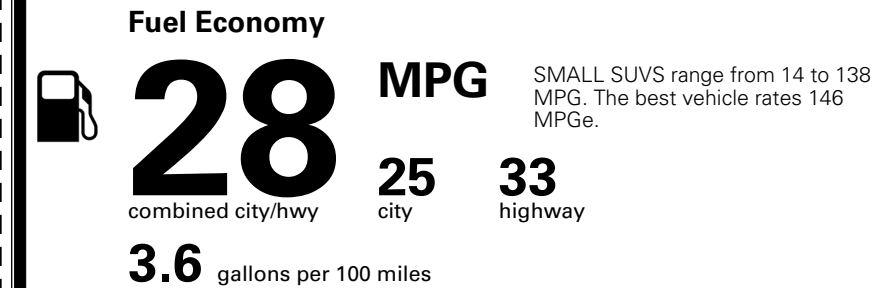

MSRP INCLUDING OPTIONS \$ 32,885.00

INLAND FREIGHT AND HANDLING \$ 1,495.00

TOTAL MANUFACTURER'S SUGGESTED RETAIL PRICE ▶ \$ 34,380.00

TOTAL ADDITIONAL WEIGHT: 10.7

EPA DOT Fuel Economy and Environment

Gasoline Vehicle