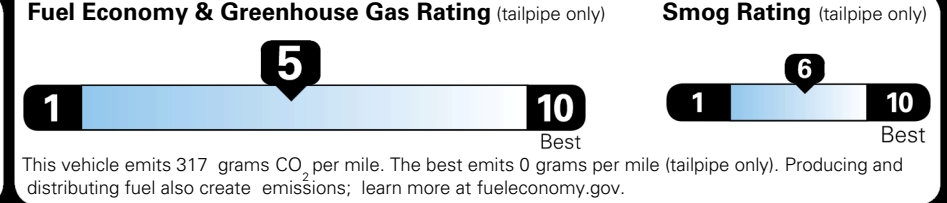

Actual results will vary for many reasons, including driving conditions and how you drive and maintain your vehicle. The average new vehicle gets 29 MPG and costs $8,500 to fuel over 5 years. Cost estimates are based on 15,000 miles per year at $ 3.30 per gallon. MPGe is miles per gasoline gallon equivalent. Vehicle emissions are a significant cause of climate change and smog.

fueleconomy.gov

Calculate personalized estimates and compare vehicles