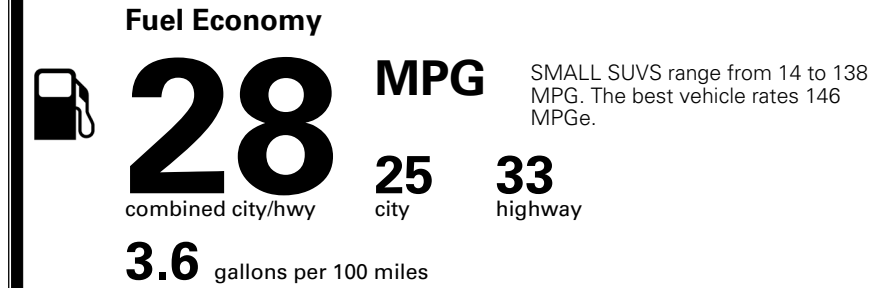

\$ 1,495.00

TOTAL MANUFACTURER'S SUGGESTED RETAIL PRICE ▶

\$ 34,265.00

EPA DOT Fuel Economy and Environment

Gasoline Vehicle

You spend **\$250** more in fuel costs over 5 years compared to the average new vehicle.