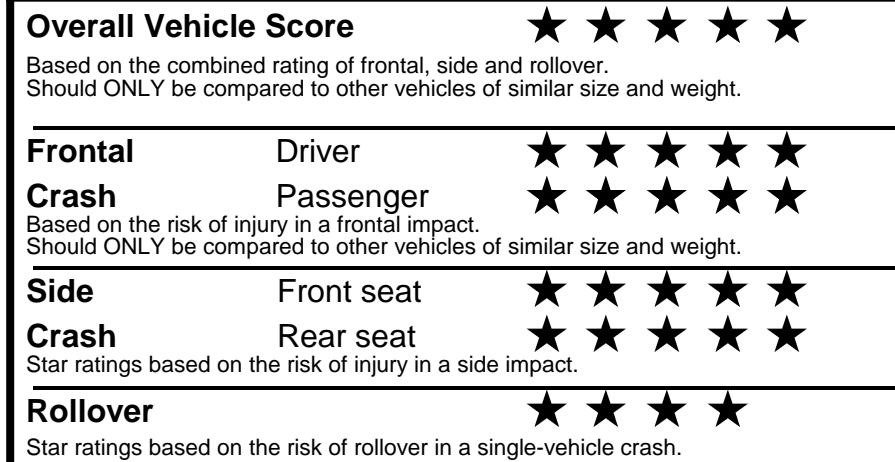

fueleconomy.gov

Calculate personalized estimates and compare vehicles

GOVERNMENT 5-STAR SAFETY RATINGS

Star ratings range from 1 to 5 stars (★★★★★) with 5 being the highest. Source: National Highway Traffic Safety Administration (NHTSA). www.safercar.gov or 1-888-327-4236