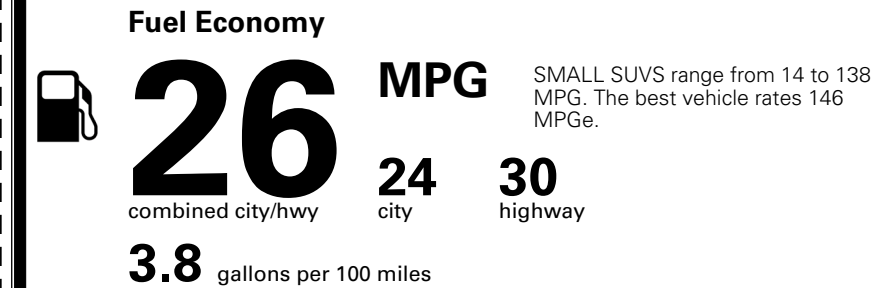

TOTAL ADDITIONAL WEIGHT: 7.8

EPA DOT Fuel Economy and Environment

Gasoline Vehicle

You spend \$1,000 more in fuel costs over 5 years compared to the average new vehicle.

Annual fuel cost \$1,900

Actual results will vary for many reasons, including driving conditions and how you drive and maintain your vehicle. The average new vehicle gets 29 MPG and costs \$8,500 to fuel over 5 years. Cost estimates are based on 15,000 miles per year at \$ 3.30 per gallon. MPGe is miles per gasoline gallon equivalent. Vehicle emissions are a significant cause of climate change and smog.