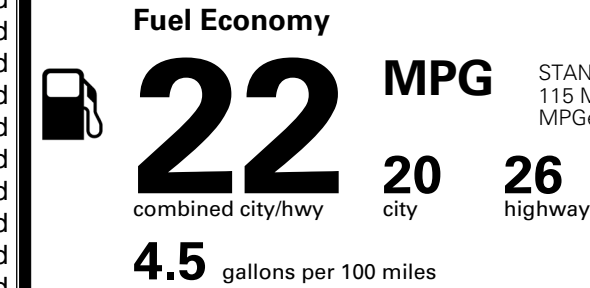

\$495.00
 \$295.00
 \$625.00
 \$250.00
 \$390.00

MSRP INCLUDING OPTIONS

\$ 45,845.00

INLAND FREIGHT AND HANDLING

\$ 1,545.00

TOTAL MANUFACTURER'S SUGGESTED RETAIL PRICE ▶

\$ 47,390.00

TOTAL ADDITIONAL WEIGHT: 8.4

EPA DOT Fuel Economy and Environment

Gasoline Vehicle

You spend
\$2,500
 more in fuel costs
 over 5 years
 compared to the
 average new vehicle.

Annual fuel cost
\$2,100

Actual results will vary for many reasons, including driving conditions and how you drive and maintain your vehicle. The average new vehicle gets 29 MPG and costs \$8,000 to fuel over 5 years. Cost estimates are based on 15,000 miles per year at \$ 3.10 per gallon. MPGe is miles per gasoline gallon equivalent. Vehicle emissions are a significant cause of climate change and smog.