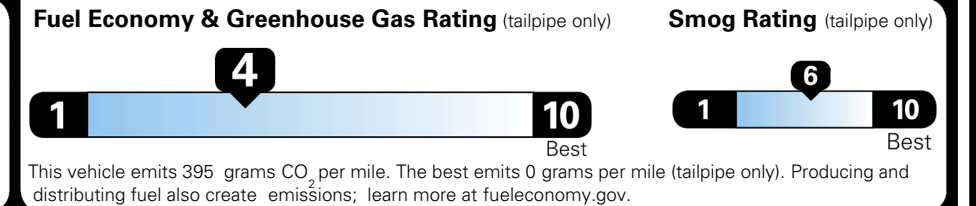

You spend
$2,500
more in fuel costs
over 5 years
compared to the
average new vehicle.

Annual fuel cost
$2,100