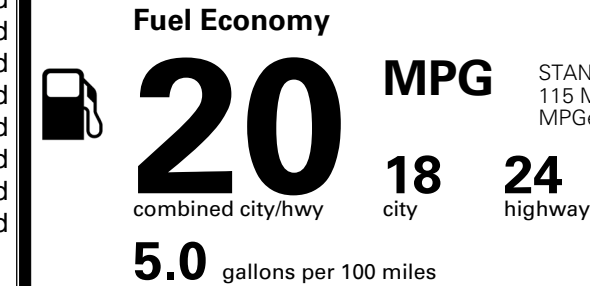

\$995.00
 \$250.00
 \$65.00
 \$165.00
 \$75.00

MSRP INCLUDING OPTIONS

\$ 53,340.00

INLAND FREIGHT AND HANDLING

\$ 1,545.00

TOTAL MANUFACTURER'S SUGGESTED RETAIL PRICE ▶

\$ 54,885.00

TOTAL ADDITIONAL WEIGHT: 14.7

EPA DOT Fuel Economy and Environment

Gasoline Vehicle

STANDARD SUVS range from 13 to 115 MPG. The best vehicle rates 146 MPGe.

You spend
\$3,500
 more in fuel costs
 over 5 years
 compared to the
 average new vehicle.

Annual fuel cost
\$2,300

Fuel Economy & Greenhouse Gas Rating (tailpipe only)

Smog Rating (tailpipe only)

This vehicle emits 429 grams CO₂ per mile. The best emits 0 grams per mile (tailpipe only). Producing and distributing fuel also create emissions; learn more at fueleconomy.gov.