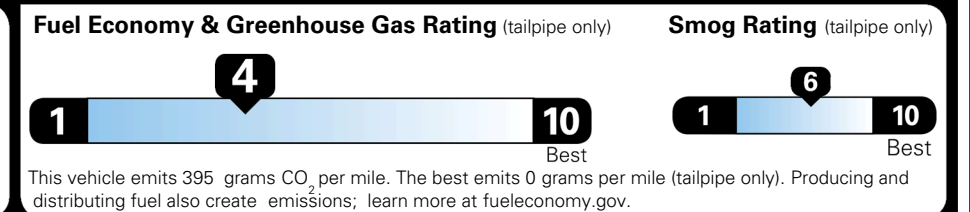

\$495.00
 \$625.00
 \$250.00
 \$390.00

MSRP INCLUDING OPTIONS

\$ 43,850.00

INLAND FREIGHT AND HANDLING

\$ 1,545.00

TOTAL MANUFACTURER'S SUGGESTED RETAIL PRICE ▶

\$ 45,395.00

TOTAL ADDITIONAL WEIGHT: 7.7

EPA DOT Fuel Economy and Environment

Gasoline Vehicle

You spend \$2,500 more in fuel costs over 5 years
 compared to the average new vehicle.

Annual fuel cost \$2,100

Actual results will vary for many reasons, including driving conditions and how you drive and maintain your vehicle. The average new vehicle gets 29 MPG and costs \$8,000 to fuel over 5 years. Cost estimates are based on 15,000 miles per year at \$ 3.10 per gallon. MPGe is miles per gasoline gallon equivalent. Vehicle emissions are a significant cause of climate change and smog.