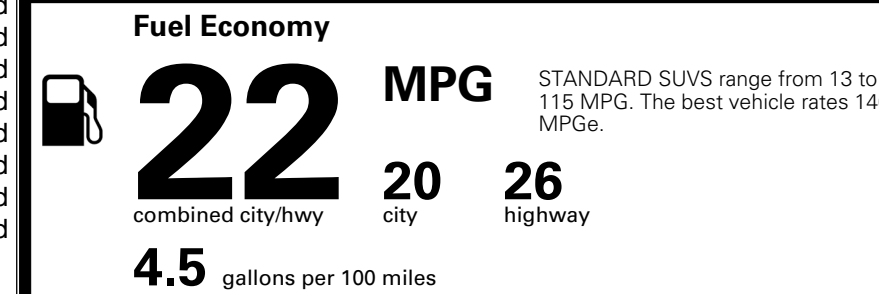

\$495.00
 \$625.00
 \$250.00
 \$390.00

MSRP INCLUDING OPTIONS

\$ 43,850.00

INLAND FREIGHT AND HANDLING

\$ 1,545.00

TOTAL MANUFACTURER'S SUGGESTED RETAIL PRICE ▶

\$ 45,395.00

TOTAL ADDITIONAL WEIGHT: 7.7

EPA DOT Fuel Economy and Environment

Gasoline Vehicle

You spend \$2,500 more in fuel costs over 5 years
 compared to the average new vehicle.

Annual fuel cost \$2,100

Actual results will vary for many reasons, including driving conditions and how you drive and maintain your vehicle. The average new vehicle gets 29 MPG and costs \$8,000 to fuel over 5 years. Cost estimates are based on 15,000 miles per year at \$ 3.10 per gallon. MPGe is miles per gasoline gallon equivalent. Vehicle emissions are a significant cause of climate change and smog.