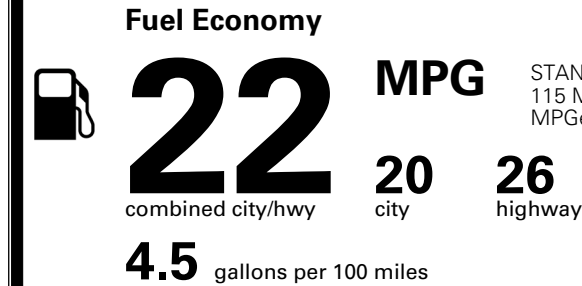

EPA DOT Fuel Economy and Environment

Gasoline Vehicle

STANDARD SUVs range from 13 to 115 MPG. The best vehicle rates 146 MPGe.

You spend
$2,500
more in fuel costs
over 5 years
compared to the
average new vehicle.

Annual fuel cost
$2,100