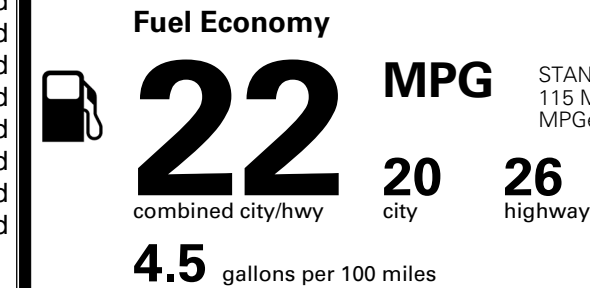

EPA DOT Fuel Economy and Environment

Gasoline Vehicle