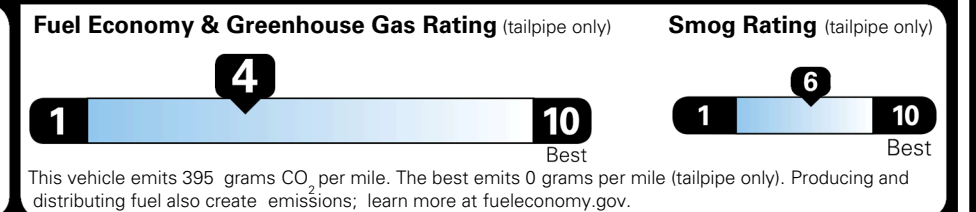

\$495.00
 \$625.00
 \$250.00
 \$390.00

MSRP INCLUDING OPTIONS

\$ 43,850.00

INLAND FREIGHT AND HANDLING

\$ 1,545.00

TOTAL MANUFACTURER'S SUGGESTED RETAIL PRICE ▶

\$ 45,395.00

TOTAL ADDITIONAL WEIGHT: 7.7

EPA DOT Fuel Economy and Environment

Gasoline Vehicle

You spend
\$2,500
 more in fuel costs
 over 5 years
 compared to the
 average new vehicle.

Annual fuel cost
\$2,100

Actual results will vary for many reasons, including driving conditions and how you drive and maintain your vehicle. The average new vehicle gets 29 MPG and costs \$8,000 to fuel over 5 years. Cost estimates are based on 15,000 miles per year at \$ 3.10 per gallon. MPGe is miles per gasoline gallon equivalent. Vehicle emissions are a significant cause of climate change and smog.