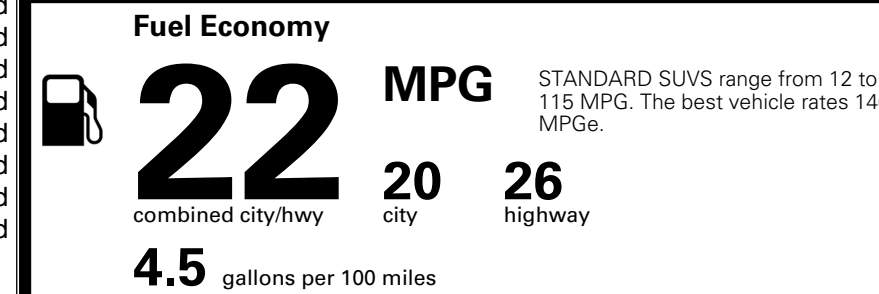

EPA DOT Fuel Economy and Environment

Gasoline Vehicle

You spend \$2,750
 more in fuel costs over 5 years compared to the average new vehicle.

Annual fuel cost \$2,250

Actual results will vary for many reasons, including driving conditions and how you drive and maintain your vehicle. The average new vehicle gets 29 MPG and costs \$8,500 to fuel over 5 years. Cost estimates are based on 15,000 miles per year at \$ 3.30 per gallon. MPGe is miles per gasoline gallon equivalent. Vehicle emissions are a significant cause of climate change and smog.