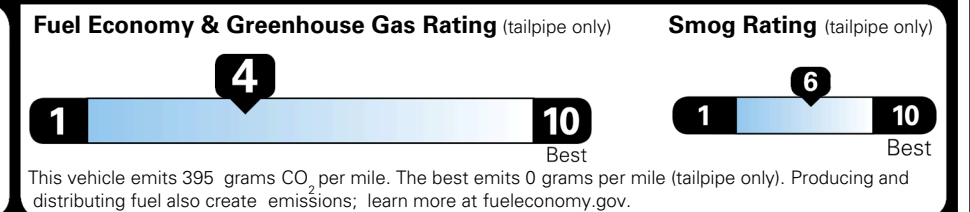

\$495.00
 \$625.00
 \$250.00
 \$390.00

MSRP INCLUDING OPTIONS

\$ 43,850.00

INLAND FREIGHT AND HANDLING

\$ 1,545.00

TOTAL MANUFACTURER'S SUGGESTED RETAIL PRICE ▶

\$ 45,395.00

TOTAL ADDITIONAL WEIGHT: 7.7

EPA DOT Fuel Economy and Environment

Gasoline Vehicle

You spend \$2,750
 more in fuel costs over 5 years compared to the average new vehicle.

Annual fuel cost \$2,250

Actual results will vary for many reasons, including driving conditions and how you drive and maintain your vehicle. The average new vehicle gets 29 MPG and costs \$8,500 to fuel over 5 years. Cost estimates are based on 15,000 miles per year at \$ 3.30 per gallon. MPGe is miles per gasoline gallon equivalent. Vehicle emissions are a significant cause of climate change and smog.