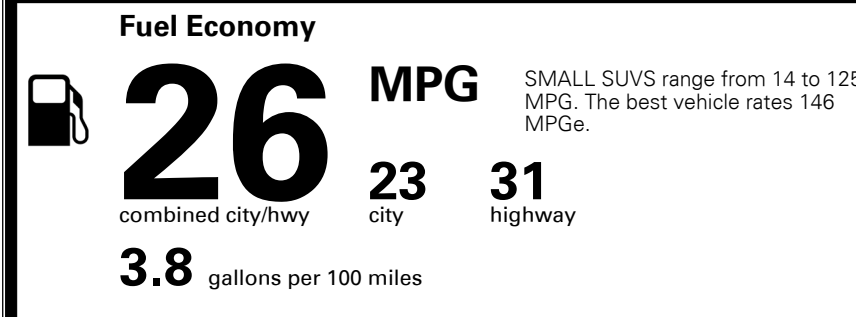

MSRP INCLUDING OPTIONS \$ 32,930.00

INLAND FREIGHT AND HANDLING \$ 1,445.00

TOTAL MANUFACTURER'S SUGGESTED RETAIL PRICE ▶ \$ 34,375.00

TOTAL ADDITIONAL WEIGHT: 14.6

*Additional terms and conditions apply.
 **Kia Connect may be currently unavailable for some Model Year 2022 and newer vehicles sold or purchased in Massachusetts; please see owners.kia.com for more information.
 NOTE: When you purchase this vehicle, Kia America, Inc. collects personal information you provide to the dealership. For information on our collection and use of personal information and your rights, please see our Privacy Policy on www.kia.com.

EPA DOT Fuel Economy and Environment

Gasoline Vehicle

You spend \$1,000 more in fuel costs over 5 years
 compared to the average new vehicle.

Annual fuel cost \$1,900

Actual results will vary for many reasons, including driving conditions and how you drive and maintain your vehicle. The average new vehicle gets 29 MPG and costs \$8,500 to fuel over 5 years. Cost estimates are based on 15,000 miles per year at \$ 3.30 per gallon. MPGe is miles per gasoline gallon equivalent. Vehicle emissions are a significant cause of climate change and smog.