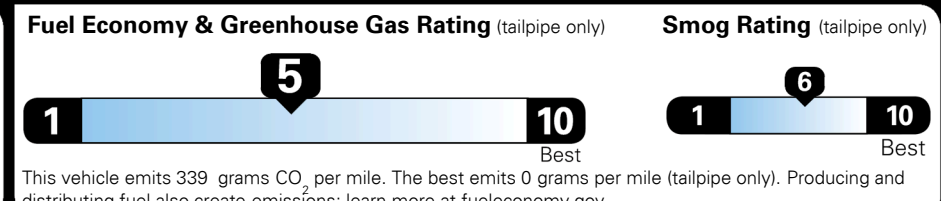

MSRP INCLUDING OPTIONS \$ 32,930.00

INLAND FREIGHT AND HANDLING \$ 1,445.00

TOTAL MANUFACTURER'S SUGGESTED RETAIL PRICE ▶ \$ 34,375.00

TOTAL ADDITIONAL WEIGHT: 14.6

*Additional terms and conditions apply.
 **Kia Connect may be currently unavailable for some Model Year 2022 and newer vehicles sold or purchased in Massachusetts; please see owners.kia.com for more information.
 NOTE: When you purchase this vehicle, Kia America, Inc. collects personal information you provide to the dealership. For information on our collection and use of personal information and your rights, please see our Privacy Policy on www.kia.com.

EPA DOT Fuel Economy and Environment

Gasoline Vehicle

You spend \$1,000 more in fuel costs over 5 years
 compared to the average new vehicle.

Annual fuel cost \$1,900

Actual results will vary for many reasons, including driving conditions and how you drive and maintain your vehicle. The average new vehicle gets 29 MPG and costs \$8,500 to fuel over 5 years. Cost estimates are based on 15,000 miles per year at \$ 3.30 per gallon. MPGe is miles per gasoline gallon equivalent. Vehicle emissions are a significant cause of climate change and smog.