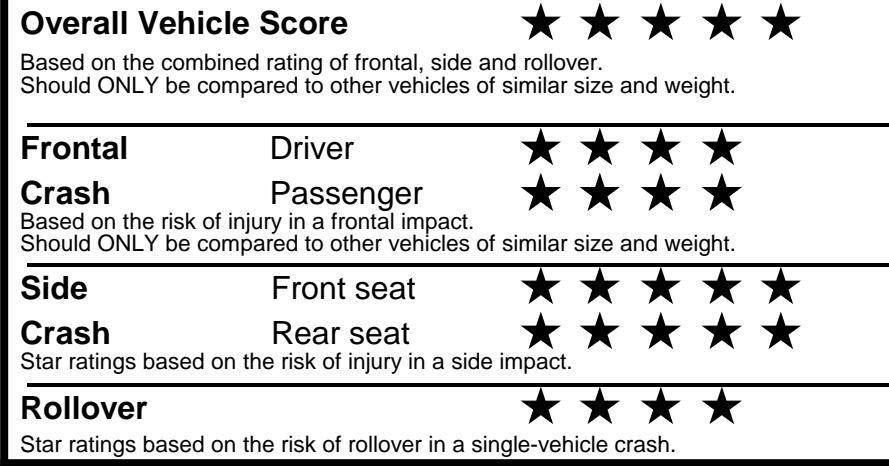

fueleconomy.gov

Calculate personalized estimates and compare vehicles

GOVERNMENT 5-STAR SAFETY RATINGS

Star ratings range from 1 to 5 stars (★★★★★) with 5 being the highest.
 Source: National Highway Traffic Safety Administration (NHTSA).
www.safercar.gov or 1-888-327-4236