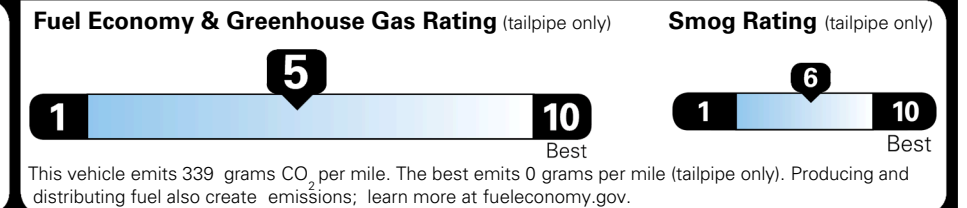

TOTAL ADDITIONAL WEIGHT: 8.0

EPA DOT Fuel Economy and Environment

Gasoline Vehicle

You spend \$1,000 more in fuel costs over 5 years compared to the average new vehicle.

Annual fuel cost \$1,900

Actual results will vary for many reasons, including driving conditions and how you drive and maintain your vehicle. The average new vehicle gets 29 MPG and costs \$8,500 to fuel over 5 years. Cost estimates are based on 15,000 miles per year at \$ 3.30 per gallon. MPGe is miles per gasoline gallon equivalent. Vehicle emissions are a significant cause of climate change and smog.