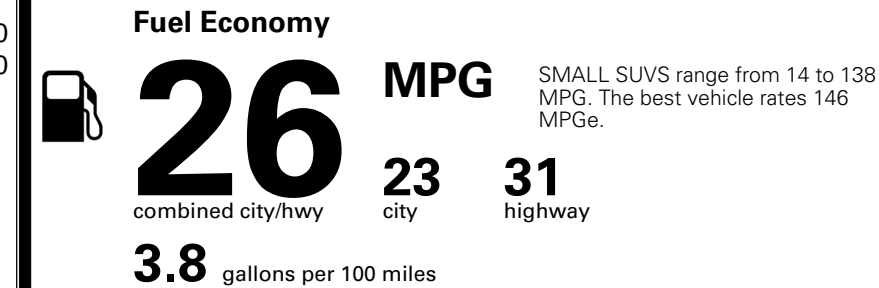

MSRP INCLUDING OPTIONS

\$ 33,000.00

INLAND FREIGHT AND HANDLING

\$ 1,495.00

TOTAL MANUFACTURER'S SUGGESTED RETAIL PRICE ▶

\$ 34,495.00

*Additional terms and conditions apply.
 **Kia Connect may be currently unavailable for some Model Year 2022 and newer vehicles sold or purchased in Massachusetts; please see owners.kia.com for more information.
 NOTE: When you purchase this vehicle, Kia America, Inc. collects personal information you provide to the dealership. For information on our collection and use of personal information and your rights, please see our Privacy Policy on www.kia.com.

TOTAL ADDITIONAL WEIGHT: 8.0

EPA DOT Fuel Economy and Environment

Gasoline Vehicle

You spend \$1,000 more in fuel costs over 5 years compared to the average new vehicle.

Annual fuel cost \$1,900

Actual results will vary for many reasons, including driving conditions and how you drive and maintain your vehicle. The average new vehicle gets 29 MPG and costs \$8,500 to fuel over 5 years. Cost estimates are based on 15,000 miles per year at \$ 3.30 per gallon. MPGe is miles per gasoline gallon equivalent. Vehicle emissions are a significant cause of climate change and smog.