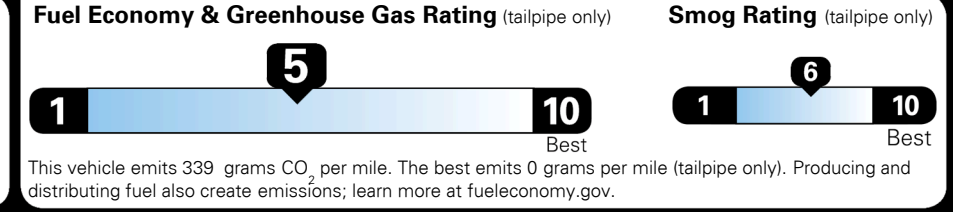

EPA DOT Fuel Economy and Environment

Gasoline Vehicle

You spend **\$1,000** more in fuel costs over 5 years compared to the average new vehicle.

Annual fuel cost **\$1,900**

Actual results will vary for many reasons, including driving conditions and how you drive and maintain your vehicle. The average new vehicle gets 29 MPG and costs \$8,500 to fuel over 5 years. Cost estimates are based on 15,000 miles per year at \$ 3.30 per gallon. MPGe is miles per gasoline gallon equivalent. Vehicle emissions are a significant cause of climate change and smog.