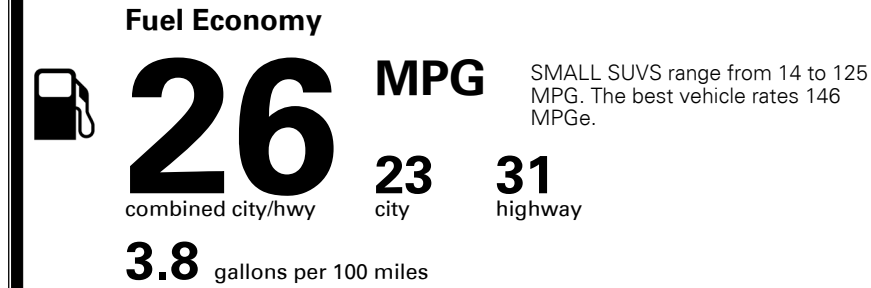

EPA DOT Fuel Economy and Environment

Gasoline Vehicle

You spend **$1,000** more in fuel costs over 5 years compared to the average new vehicle.

Annual fuel cost **$1,900**