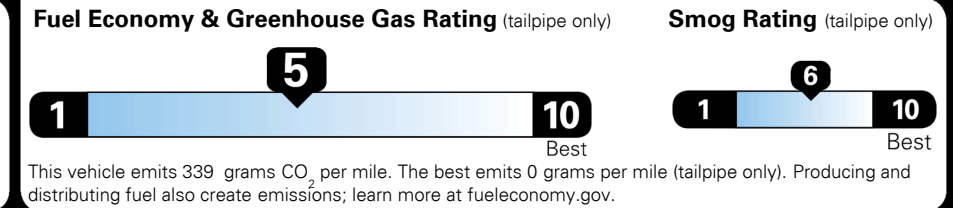

You spend $1,000 more in fuel costs over 5 years
compared to the average new vehicle.

Annual fuel cost $1,900