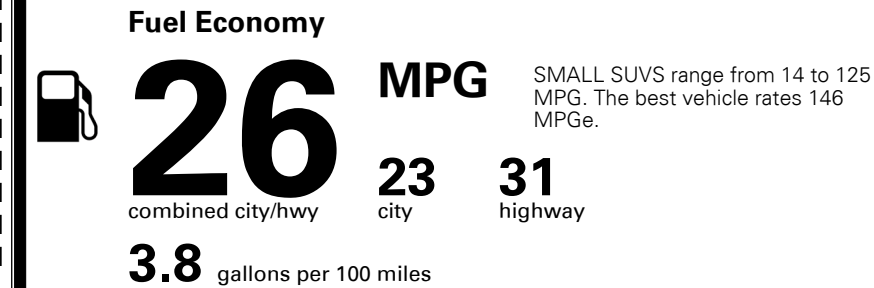

EXTERIOR

17" Alloy Wheels
LED Projector Headlights w/ Auto-On/Off
LED Positioning Lights
Power Adj. Heated Outside Mirrors w/LED Turn Signals
Compact Spare Tire

WARRANTY

10 Year/100,000 Mile Limited Powertrain Warranty
5 Year/60,000 Mile Limited Basic Warranty
5 Year/60,000 Mile Roadside Assistance

MANUFACTURER'S SUGGESTED RETAIL PRICE ▶

$ 35,090.00

COMPARE S FWD FEATURES

Added to/in place of standard LX FWD features

- 18" Alloy Wheels
- Roof Rails
- Parking Distance Warning-Forward/Reverse
- SynTex Seating Material
- Power Adj. Driver's Seat w/ Power Lumbar
- Wireless Phone Charger
- Heated Front Seats
- Dual-Zone Automatic Climate Control

Included
Included
Included
Included
Included
Included
Included
Included

ADDITIONAL INSTALLED EQUIPMENT: (In addition to or in place of standard features)

Wolf Gray Paint
Panoramic Sunroof Package
- Panoramic Sunroof w/ Power Sunshade
- LED Interior Lighting
All Weather Floor Mats
Auto-Dimming Mirror w/ HomeLink™

$495.00
$1,300.00
$265.00
$375.00

MSRP INCLUDING OPTIONS

$ 37,525.00

INLAND FREIGHT AND HANDLING

$ 1,445.00

TOTAL MANUFACTURER'S SUGGESTED RETAIL PRICE ▶

$ 38,970.00

EPA DOT Fuel Economy and Environment

Gasoline Vehicle

You spend $1,000 more in fuel costs over 5 years
compared to the average new vehicle.

Annual fuel cost $1,900