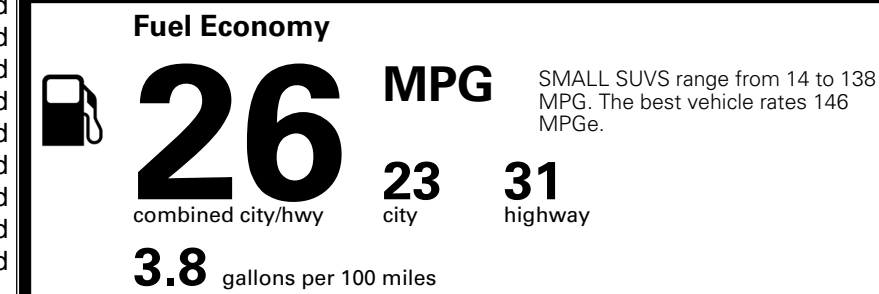

EXTERIOR

17" Alloy Wheels
LED Projector Headlights w/ Auto-On/Off
LED Positioning Lights
Power Adj. Heated Outside Mirrors w/LED Turn Signals
Compact Spare Tire

WARRANTY

10 Year/100,000 Mile Limited Powertrain Warranty
5 Year/60,000 Mile Limited Basic Warranty
5 Year/60,000 Mile Roadside Assistance

MANUFACTURER'S SUGGESTED RETAIL PRICE ▶

$ 35,290.00

COMPARE S FWD FEATURES

Added to/in place of standard LX FWD features

- 18" Alloy Wheels
- Roof Rails
- Parking Distance Warning-Forward/Reverse
- SynTex Seating Material
- Power Adj. Driver's Seat w/ Power Lumbar
- Wireless Phone Charger
- Heated Front Seats
- Dual-Zone Automatic Climate Control

Included
Included
Included
Included
Included
Included
Included
Included

ADDITIONAL INSTALLED EQUIPMENT:
(In addition to or in place of standard features)
Carpeted Floor Mats
Auto-Dimming Mirror w/ HomeLink™

$235.00
$375.00

MSRP INCLUDING OPTIONS

$ 35,900.00

INLAND FREIGHT AND HANDLING

$ 1,495.00

TOTAL MANUFACTURER'S SUGGESTED RETAIL PRICE ▶

$ 37,395.00

TOTAL ADDITIONAL WEIGHT: 8.0

EPA DOT Fuel Economy and Environment

Gasoline Vehicle

You spend $1,000 more in fuel costs over 5 years compared to the average new vehicle.

Annual fuel cost $1,900