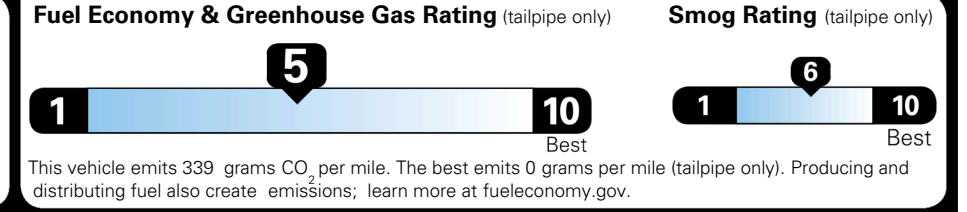

\$235.00
 \$375.00

MSRP INCLUDING OPTIONS

\$ 35,900.00

INLAND FREIGHT AND HANDLING

\$ 1,495.00

TOTAL MANUFACTURER'S SUGGESTED RETAIL PRICE ▶

\$ 37,395.00

TOTAL ADDITIONAL WEIGHT: 8.0

EPA DOT Fuel Economy and Environment

Gasoline Vehicle

You spend \$1,000 more in fuel costs over 5 years compared to the average new vehicle.

Annual fuel cost \$1,900

Actual results will vary for many reasons, including driving conditions and how you drive and maintain your vehicle. The average new vehicle gets 29 MPG and costs \$8,500 to fuel over 5 years. Cost estimates are based on 15,000 miles per year at \$ 3.30 per gallon. MPGe is miles per gasoline gallon equivalent. Vehicle emissions are a significant cause of climate change and smog.