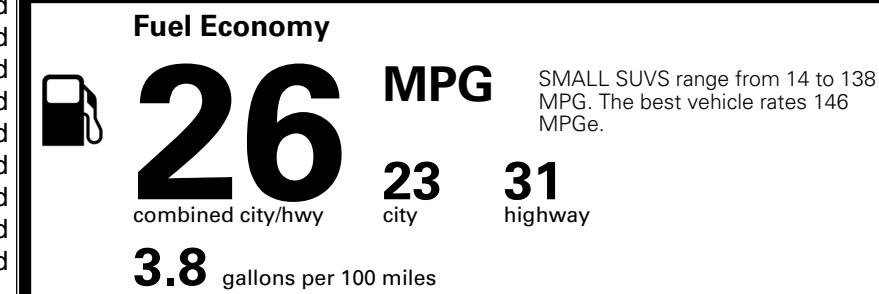

TOTAL ADDITIONAL WEIGHT: 8.0

EPA DOT Fuel Economy and Environment

Gasoline Vehicle

You spend \$1,000 more in fuel costs over 5 years compared to the average new vehicle.

Annual fuel cost \$1,900

Actual results will vary for many reasons, including driving conditions and how you drive and maintain your vehicle. The average new vehicle gets 29 MPG and costs \$8,500 to fuel over 5 years. Cost estimates are based on 15,000 miles per year at \$ 3.30 per gallon. MPGe is miles per gasoline gallon equivalent. Vehicle emissions are a significant cause of climate change and smog.