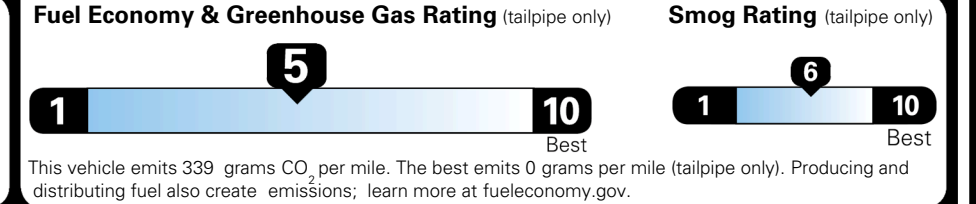

TOTAL ADDITIONAL WEIGHT: 8.0

EPA DOT Fuel Economy and Environment

Gasoline Vehicle

You spend \$1,000 more in fuel costs over 5 years compared to the average new vehicle.

Annual fuel cost \$1,900

Actual results will vary for many reasons, including driving conditions and how you drive and maintain your vehicle. The average new vehicle gets 29 MPG and costs \$8,500 to fuel over 5 years. Cost estimates are based on 15,000 miles per year at \$ 3.30 per gallon. MPGe is miles per gasoline gallon equivalent. Vehicle emissions are a significant cause of climate change and smog.