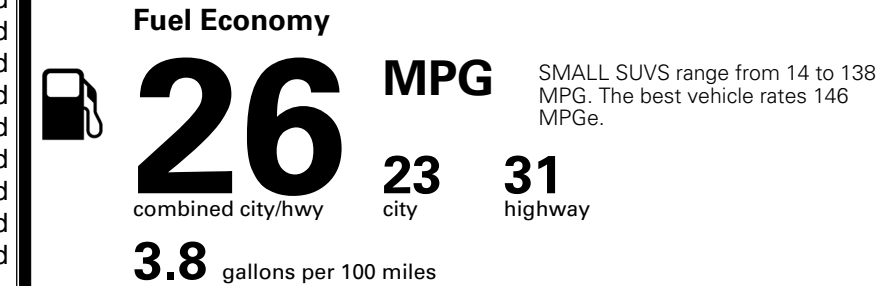

MSRP INCLUDING OPTIONS \$ 36,395.00

INLAND FREIGHT AND HANDLING \$ 1,495.00

TOTAL MANUFACTURER'S SUGGESTED RETAIL PRICE ▶ \$ 37,890.00

TOTAL ADDITIONAL WEIGHT: 8.0

EPA DOT Fuel Economy and Environment

Gasoline Vehicle