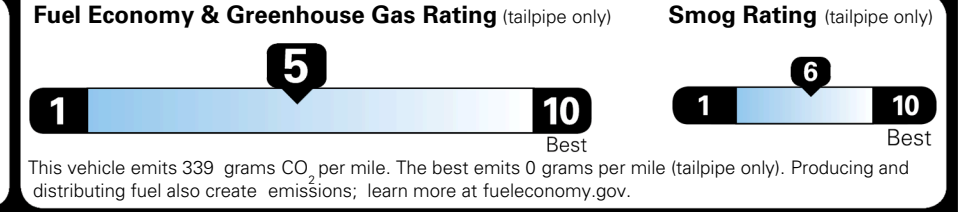

Actual results will vary for many reasons, including driving conditions and how you drive and maintain your vehicle. The average new vehicle gets 29 MPG and costs $8,500 to fuel over 5 years. Cost estimates are based on 15,000 miles per year at $ 3.30 per gallon. MPGe is miles per gasoline gallon equivalent. Vehicle emissions are a significant cause of climate change and smog.

fueleconomy.gov

Calculate personalized estimates and compare vehicles