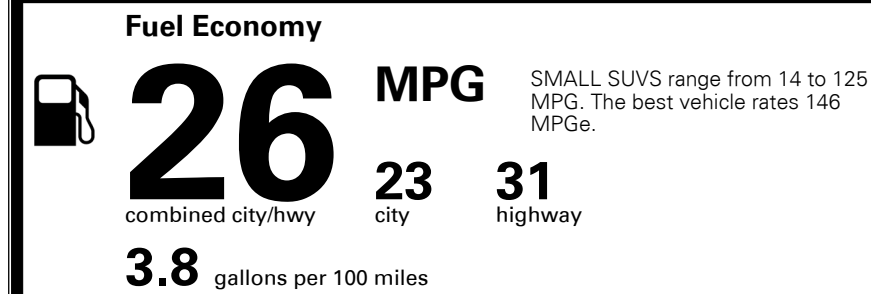

MSRP INCLUDING OPTIONS \$ 38,205.00

INLAND FREIGHT AND HANDLING \$ 1,445.00

TOTAL MANUFACTURER'S SUGGESTED RETAIL PRICE ▶ \$ 39,650.00

TOTAL ADDITIONAL WEIGHT: 33.6

EPA DOT Fuel Economy and Environment

Gasoline Vehicle