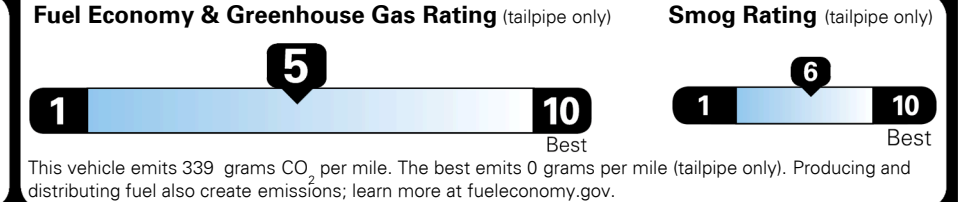

Actual results will vary for many reasons, including driving conditions and how you drive and maintain your vehicle. The average new vehicle gets 29 MPG and costs $8,500 to fuel over 5 years. Cost estimates are based on 15,000 miles per year at $ 3.30 per gallon. MPGe is miles per gasoline gallon equivalent. Vehicle emissions are a significant cause of climate change and smog.

fueleconomy.gov

Calculate personalized estimates and compare vehicles

GOVERNMENT 5-STAR SAFETY RATINGS

Overall Vehicle Score ★★★★★

Based on the combined rating of frontal, side and rollover. Should ONLY be compared to other vehicles of similar size and weight.

Frontal Crash Driver ★★★★★
Passenger ★★★★★

Based on the risk of injury in a frontal impact. Should ONLY be compared to other vehicles of similar size and weight.

Side Crash Front seat ★★★★★
Rear seat ★★★★★

Star ratings based on the risk of injury in a side impact.

Rollover ★★★★★

Star ratings based on the risk of rollover in a single-vehicle crash.

Star ratings range from 1 to 5 stars (★★★★★) with 5 being the highest.

Source: National Highway Traffic Safety Administration (NHTSA).

www.safercar.gov or 1-888-327-4236

Manufacturer's suggested retail price includes Manufacturer's recommended pre-delivery service. License and title fees, state and local taxes and other dealer installed options and accessories are not included in the manufacturer's suggested retail price.

PARTS CONTENT INFORMATION

FOR VEHICLES IN THIS CAR LINE U.S./CANADIAN PARTS CONTENT: 55 %

MAJOR SOURCES OF FOREIGN PARTS: KOREA: 30%

NOTE: PARTS CONTENT DOES NOT INCLUDE FINAL ASSEMBLY, DISTRIBUTION, OR OTHER NON-PARTS COSTS.

FOR THIS VEHICLE FINAL ASSEMBLY POINT: WEST POINT, GA, USA

COUNTRY OF ORIGIN

ENGINE (MOTOR): USA

TRANSMISSION: USA

*Additional terms and conditions apply.

**Kia Connect may be currently unavailable for some Model Year 2022 and newer vehicles sold or purchased in Massachusetts; please see owners.kia.com for more information.

NOTE: When you purchase this vehicle, Kia America, Inc. collects personal information you provide to the dealership. For information on our collection and use of personal information and your rights, please see our Privacy Policy on www.kia.com.