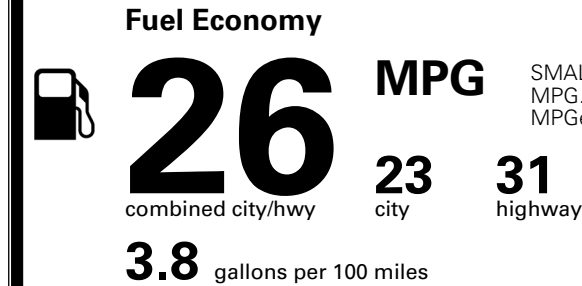

MSRP INCLUDING OPTIONS \$ 37,200.00

INLAND FREIGHT AND HANDLING \$ 1,495.00

TOTAL MANUFACTURER'S SUGGESTED RETAIL PRICE ▶ \$ 38,695.00

TOTAL ADDITIONAL WEIGHT: 8.0

*Additional terms and conditions apply.

**Kia Connect may be currently unavailable for some Model Year 2022 and newer vehicles sold or purchased in Massachusetts; please see owners.kia.com for more information.

EPA DOT Fuel Economy and Environment

Gasoline Vehicle

You spend \$1,000 more in fuel costs over 5 years compared to the average new vehicle.

Annual fuel cost \$1,900

Actual results will vary for many reasons, including driving conditions and how you drive and maintain your vehicle. The average new vehicle gets 29 MPG and costs \$8,500 to fuel over 5 years. Cost estimates are based on 15,000 miles per year at \$ 3.30 per gallon. MPGe is miles per gasoline gallon equivalent. Vehicle emissions are a significant cause of climate change and smog.