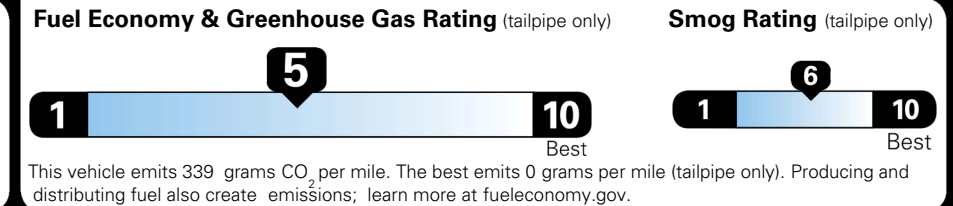

EPA DOT Fuel Economy and Environment

Gasoline Vehicle

You spend \$1,000 more in fuel costs over 5 years compared to the average new vehicle.

Annual fuel cost \$1,900

Actual results will vary for many reasons, including driving conditions and how you drive and maintain your vehicle. The average new vehicle gets 29 MPG and costs \$8,500 to fuel over 5 years. Cost estimates are based on 15,000 miles per year at \$ 3.30 per gallon. MPGe is miles per gasoline gallon equivalent. Vehicle emissions are a significant cause of climate change and smog.