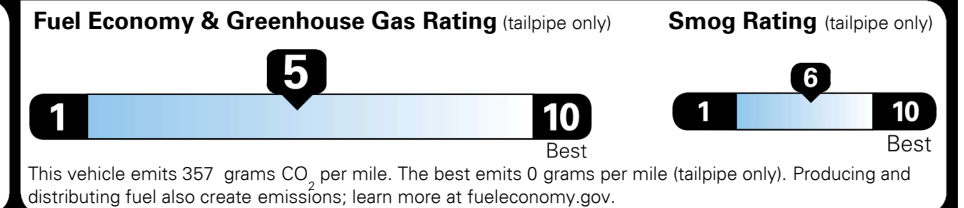

MSRP INCLUDING OPTIONS \$ 38,225.00
 INLAND FREIGHT AND HANDLING \$ 1,445.00
TOTAL MANUFACTURER'S SUGGESTED RETAIL PRICE ▶ \$ 39,670.00

TOTAL ADDITIONAL WEIGHT: 11.5

*Additional terms and conditions apply.
 **Kia Connect may be currently unavailable for some Model Year 2022 and newer vehicles sold or purchased in Massachusetts; please see owners.kia.com for more information.
 NOTE: When you purchase this vehicle, Kia America, Inc. collects personal information you provide to the dealership. For information on our collection and use of personal information and your rights, please see our Privacy Policy on www.kia.com.

EPA DOT Fuel Economy and Environment

Gasoline Vehicle

You spend \$1,500 more in fuel costs over 5 years compared to the average new vehicle.

Annual fuel cost \$2,000

Actual results will vary for many reasons, including driving conditions and how you drive and maintain your vehicle. The average new vehicle gets 29 MPG and costs \$8,500 to fuel over 5 years. Cost estimates are based on 15,000 miles per year at \$ 3.30 per gallon. MPGe is miles per gasoline gallon equivalent. Vehicle emissions are a significant cause of climate change and smog.