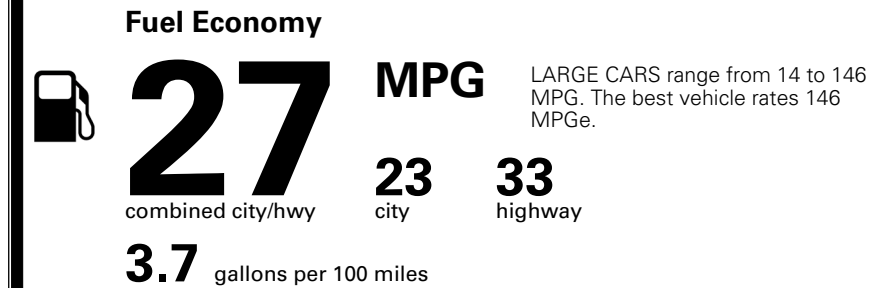

TOTAL ADDITIONAL WEIGHT: 8.7

\$ 33,590.00

Included
 Included
 Included
 Included
 Included
 Included
 Included
 Included
 Included

\$200.00
 \$350.00

\$ 34,140.00

\$ 1,245.00

\$ 35,385.00

EPA DOT Fuel Economy and Environment