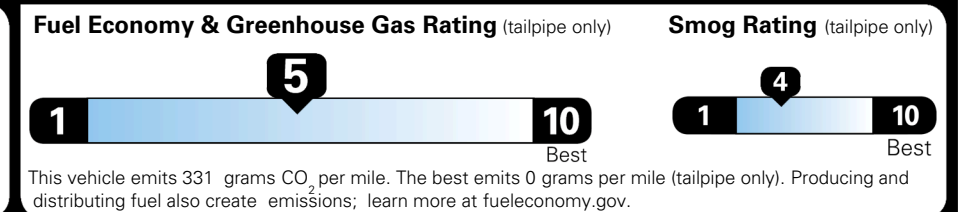

Actual results will vary for many reasons, including driving conditions and how you drive and maintain your vehicle. The average new vehicle gets 29 MPG and costs $8,500 to fuel over 5 years. Cost estimates are based on 15,000 miles per year at $ 3.30 per gallon. MPGe is miles per gasoline gallon equivalent. Vehicle emissions are a significant cause of climate change and smog.

fueleconomy.gov
Calculate personalized estimates and compare vehicles