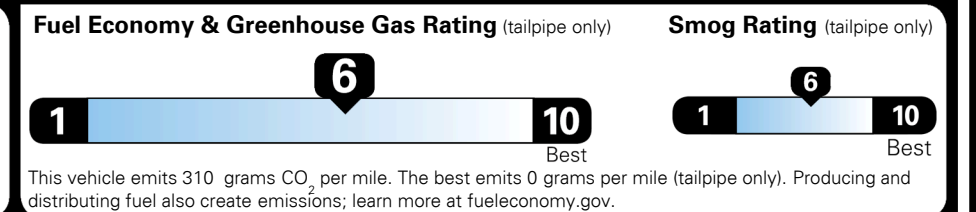

\$495.00
 \$200.00
 \$350.00

\$ 29,435.00

\$ 1,195.00

\$ 30,630.00

EPA DOT Fuel Economy and Environment

Gasoline Vehicle

You save \$0
 in fuel costs over 5 years compared to the average new vehicle.

Annual fuel cost \$1,700