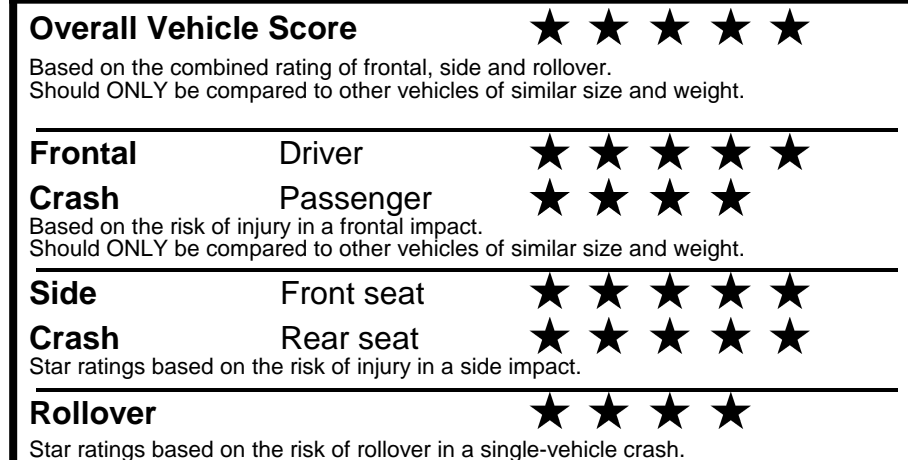

GOVERNMENT 5-STAR SAFETY RATINGS

Star ratings range from 1 to 5 stars (★★★★★) with 5 being the highest.
Source: National Highway Traffic Safety Administration (NHTSA).
www.safercar.gov or 1-888-327-4236

Manufacturer's suggested retail price includes Manufacturer's recommended pre-delivery service. License and title fees, state and local taxes and other dealer installed options and accessories are not included in the manufacturer's suggested retail price.

PARTS CONTENT INFORMATION

FOR VEHICLES IN THIS CAR LINE U.S./CANADIAN PARTS CONTENT: 0 %

MAJOR SOURCES OF FOREIGN PARTS: KOREA: 90%

NOTE: PARTS CONTENT DOES NOT INCLUDE FINAL ASSEMBLY, DISTRIBUTION, OR OTHER NON-PARTS COSTS.

FOR THIS VEHICLE FINAL ASSEMBLY POINT: HWASUNG, KOREA

COUNTRY OF ORIGIN ENGINE (MOTOR): KOREA
TRANSMISSION: KOREA