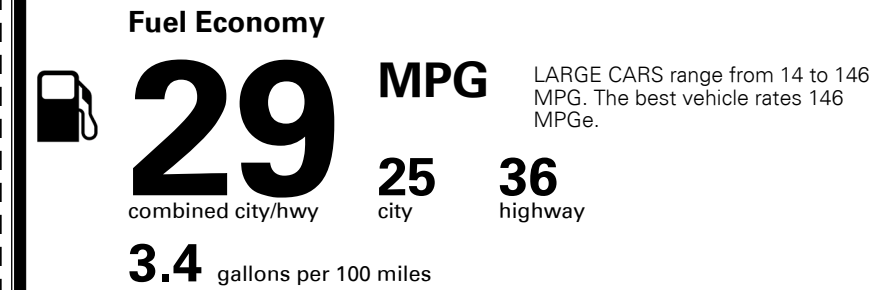

\$495.00
 \$200.00
 \$350.00

\$ 29,435.00

\$ 1,195.00

\$ 30,630.00

EPA DOT Fuel Economy and Environment

Gasoline Vehicle

You save \$0
 in fuel costs over 5 years compared to the average new vehicle.

Annual fuel cost \$1,700