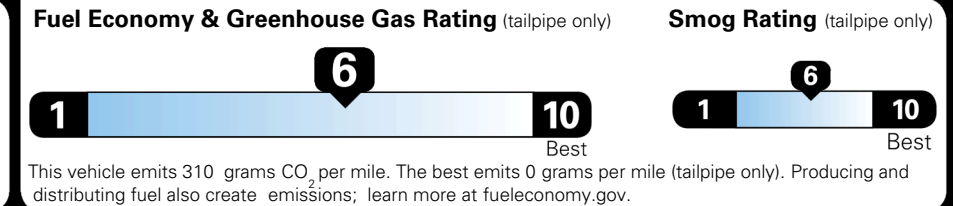

\$495.00
 \$295.00
 \$2,200.00
 \$200.00
 \$350.00

EPA DOT Fuel Economy and Environment

Gasoline Vehicle

You save \$0
 in fuel costs over 5 years compared to the average new vehicle.

Annual fuel cost \$1,700