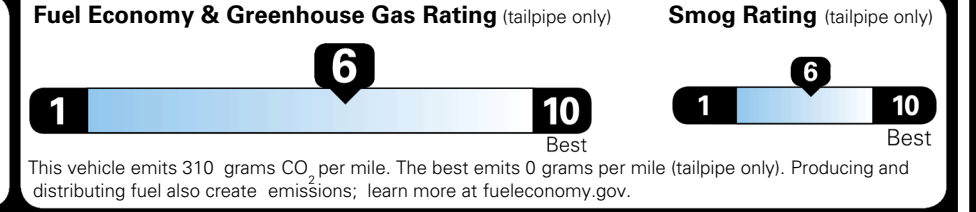

TOTAL ADDITIONAL WEIGHT: 8.7

EPA DOT Fuel Economy and Environment

Gasoline Vehicle

You save \$0
 in fuel costs over 5 years compared to the average new vehicle.

Annual fuel cost \$1,700

Actual results will vary for many reasons, including driving conditions and how you drive and maintain your vehicle. The average new vehicle gets 29 MPG and costs \$8,500 to fuel over 5 years. Cost estimates are based on 15,000 miles per year at \$ 3.30 per gallon. MPGe is miles per gasoline gallon equivalent. Vehicle emissions are a significant cause of climate change and smog.