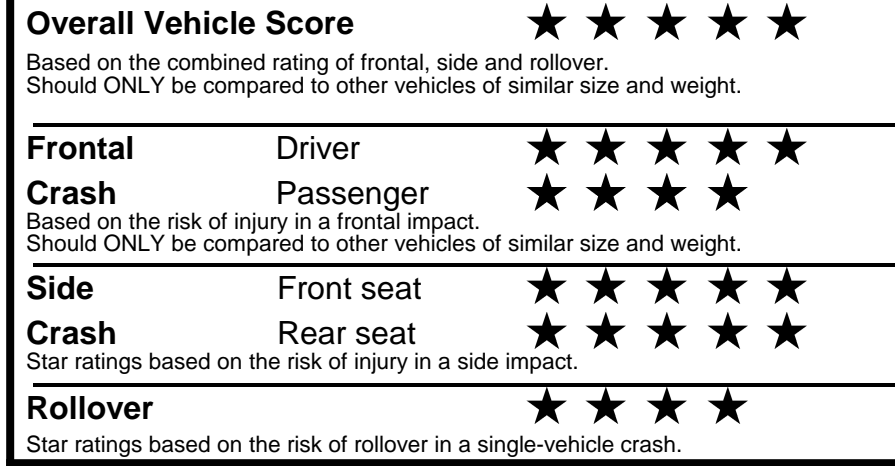

fueleconomy.gov
 Calculate personalized estimates and compare vehicles

Smartphone QR Code

GOVERNMENT 5-STAR SAFETY RATINGS

Star ratings range from 1 to 5 stars (★★★★★) with 5 being the highest.
 Source: National Highway Traffic Safety Administration (NHTSA).
www.safercar.gov or 1-888-327-4236