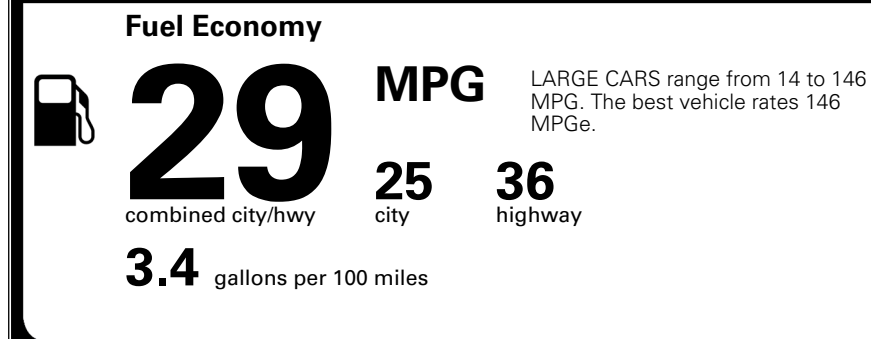

\$495.00
 \$295.00
 \$2,200.00

 \$200.00
 \$350.00

MSRP INCLUDING OPTIONS

\$ 32,030.00

INLAND FREIGHT AND HANDLING

\$ 1,245.00

TOTAL MANUFACTURER'S SUGGESTED RETAIL PRICE ▶

\$ 33,275.00

TOTAL ADDITIONAL WEIGHT: 8.7

EPA DOT Fuel Economy and Environment

Gasoline Vehicle

You save \$0
 in fuel costs over 5 years compared to the average new vehicle.

Annual fuel cost \$1,700

Actual results will vary for many reasons, including driving conditions and how you drive and maintain your vehicle. The average new vehicle gets 29 MPG and costs \$8,500 to fuel over 5 years. Cost estimates are based on 15,000 miles per year at \$ 3.30 per gallon. MPGe is miles per gasoline gallon equivalent. Vehicle emissions are a significant cause of climate change and smog.