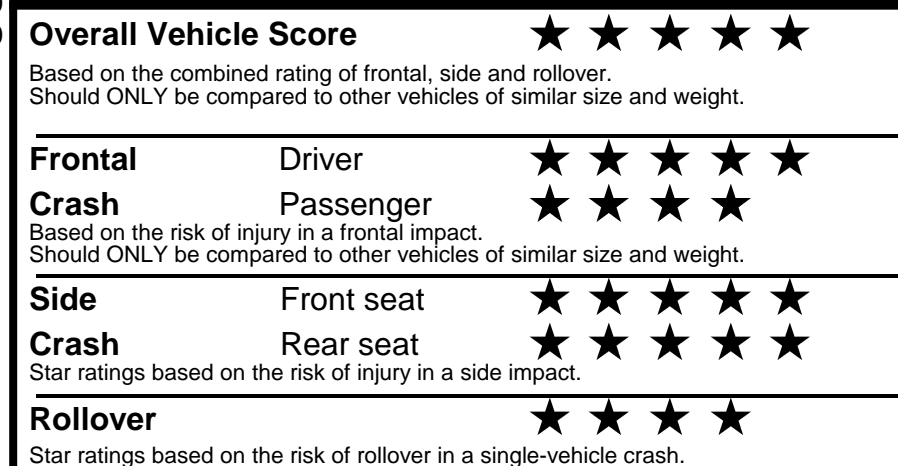

### GOVERNMENT 5-STAR SAFETY RATINGS

Star ratings range from 1 to 5 stars (★★★★★) with 5 being the highest.  
 Source: National Highway Traffic Safety Administration (NHTSA).  
[www.safercar.gov](http://www.safercar.gov) or 1-888-327-4236