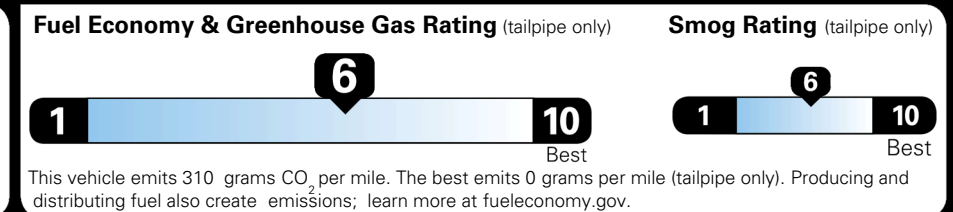

Actual results will vary for many reasons, including driving conditions and how you drive and maintain your vehicle. The average new vehicle gets 29 MPG and costs $8,500 to fuel over 5 years. Cost estimates are based on 15,000 miles per year at $ 3.30 per gallon. MPGe is miles per gasoline gallon equivalent. Vehicle emissions are a significant cause of climate change and smog.

fueleconomy.gov
Calculate personalized estimates and compare vehicles

Smartphone QR Code