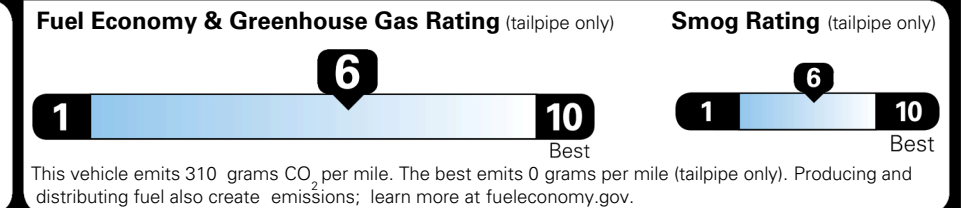

### EPA DOT Fuel Economy and Environment

Gasoline Vehicle

**You save \$0**  
 in fuel costs over 5 years compared to the average new vehicle.

**Annual fuel cost \$1,700**

Actual results will vary for many reasons, including driving conditions and how you drive and maintain your vehicle. The average new vehicle gets 29 MPG and costs \$8,500 to fuel over 5 years. Cost estimates are based on 15,000 miles per year at \$ 3.30 per gallon. MPGe is miles per gasoline gallon equivalent. Vehicle emissions are a significant cause of climate change and smog.