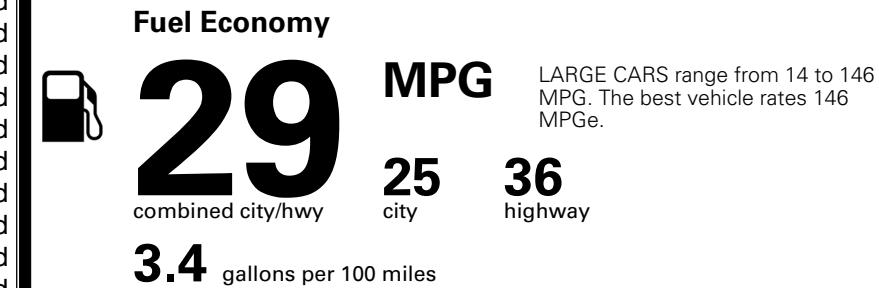

EPA DOT Fuel Economy and Environment

Gasoline Vehicle

You save $0
in fuel costs over 5 years compared to the average new vehicle.

Annual fuel cost $1,700