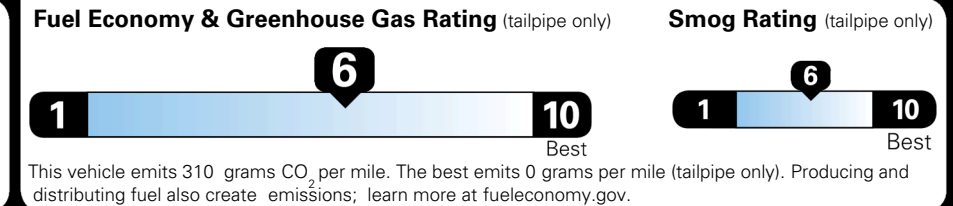

Actual results will vary for many reasons, including driving conditions and how you drive and maintain your vehicle. The average new vehicle gets 29 MPG and costs $8,500 to fuel over 5 years. Cost estimates are based on 15,000 miles per year at $ 3.30 per gallon. MPGe is miles per gasoline gallon equivalent. Vehicle emissions are a significant cause of climate change and smog.

fueleconomy.gov

Calculate personalized estimates and compare vehicles

GOVERNMENT 5-STAR SAFETY RATINGS

Overall Vehicle Score ★★★★★

Based on the combined rating of frontal, side and rollover. Should ONLY be compared to other vehicles of similar size and weight.

Frontal Driver ★★★★★

Crash Passenger ★★★★★

Based on the risk of injury in a frontal impact. Should ONLY be compared to other vehicles of similar size and weight.

Side Front seat ★★★★★

Crash Rear seat ★★★★★

Star ratings based on the risk of injury in a side impact.

Rollover ★★★★★

Star ratings based on the risk of rollover in a single-vehicle crash.

Star ratings range from 1 to 5 stars (★★★★★) with 5 being the highest.

Source: National Highway Traffic Safety Administration (NHTSA).

www.safercar.gov or 1-888-327-4236

Manufacturer's suggested retail price includes Manufacturer's recommended pre-delivery service. License and title fees, state and local taxes and other dealer installed options and accessories are not included in the manufacturer's suggested retail price.

PARTS CONTENT INFORMATION

FOR VEHICLES IN THIS CAR LINE U.S./CANADIAN PARTS CONTENT: 0 %

MAJOR SOURCES OF FOREIGN PARTS: KOREA: 90%

NOTE: PARTS CONTENT DOES NOT INCLUDE FINAL ASSEMBLY, DISTRIBUTION, OR OTHER NON-PARTS COSTS.

FOR THIS VEHICLE FINAL ASSEMBLY POINT: HWASUNG, KOREA

COUNTRY OF ORIGIN

ENGINE (MOTOR): KOREA

TRANSMISSION: KOREA