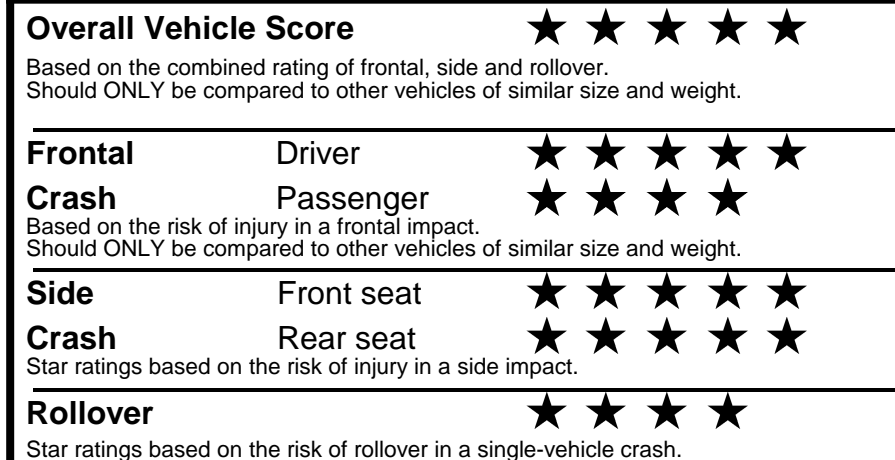

GOVERNMENT 5-STAR SAFETY RATINGS

Star ratings range from 1 to 5 stars (★★★★★) with 5 being the highest.
Source: National Highway Traffic Safety Administration (NHTSA).
www.safercar.gov or 1-888-327-4236

Manufacturer's suggested retail price includes Manufacturer's recommended pre-delivery service. License and title fees, state and local taxes and other dealer installed options and accessories are not included in the manufacturer's suggested retail price.

PARTS CONTENT INFORMATION

FOR VEHICLES IN THIS CAR LINE U.S./CANADIAN PARTS CONTENT: 0 %

MAJOR SOURCES OF FOREIGN PARTS: KOREA: 90%

NOTE: PARTS CONTENT DOES NOT INCLUDE FINAL ASSEMBLY, DISTRIBUTION, OR OTHER NON-PARTS COSTS.

FOR THIS VEHICLE FINAL ASSEMBLY POINT: HWASUNG, KOREA

COUNTRY OF ORIGIN ENGINE (MOTOR): KOREA
TRANSMISSION: KOREA