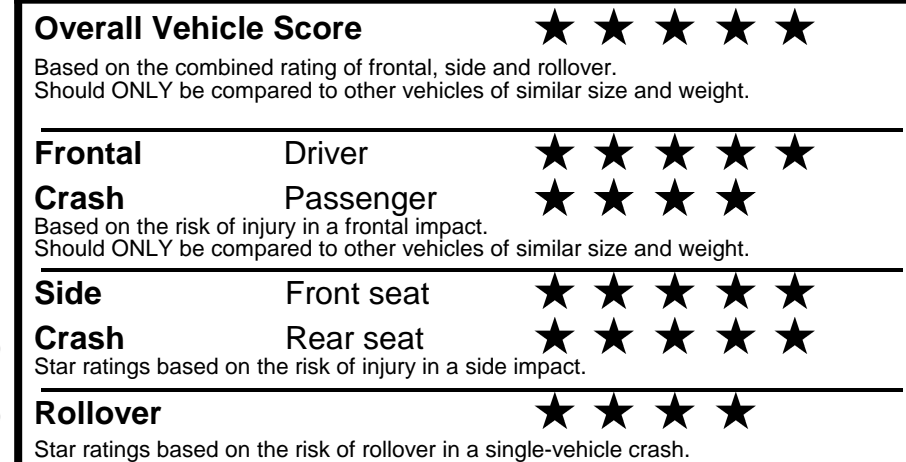

GOVERNMENT 5-STAR SAFETY RATINGS

Star ratings range from 1 to 5 stars (★★★★★) with 5 being the highest.
Source: National Highway Traffic Safety Administration (NHTSA).
www.safercar.gov or 1-888-327-4236

Manufacturer's suggested retail price includes Manufacturer's recommended pre-delivery service. License and title fees, state and local taxes and other dealer installed options and accessories are not included in the manufacturer's suggested retail price.

PARTS CONTENT INFORMATION

FOR VEHICLES IN THIS CAR LINE U.S./CANADIAN PARTS CONTENT: 0 %

MAJOR SOURCES OF FOREIGN PARTS: KOREA: 90%

NOTE: PARTS CONTENT DOES NOT INCLUDE FINAL ASSEMBLY, DISTRIBUTION, OR OTHER NON-PARTS COSTS.

FOR THIS VEHICLE FINAL ASSEMBLY POINT: HWASUNG, KOREA

COUNTRY OF ORIGIN ENGINE (MOTOR): KOREA
TRANSMISSION: KOREA