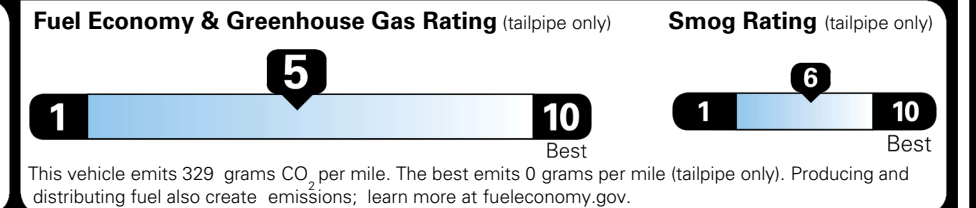

\$ 32,675.00

TOTAL ADDITIONAL WEIGHT: 8.7

EPA DOT Fuel Economy and Environment

Gasoline Vehicle

You spend \$750 more in fuel costs over 5 years compared to the average new vehicle.

Annual fuel cost \$1,850