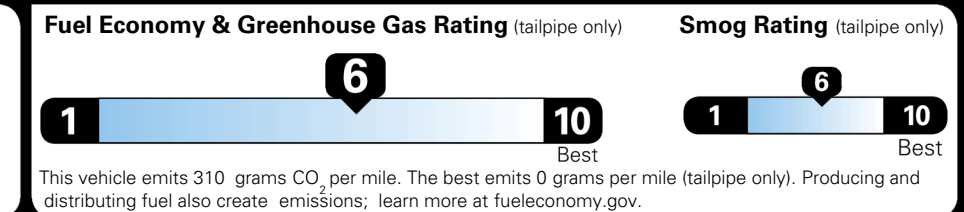

Gasoline Vehicle

You save $0
in fuel costs over 5 years compared to the average new vehicle.

Annual fuel cost $1,700

Actual results will vary for many reasons, including driving conditions and how you drive and maintain your vehicle. The average new vehicle gets 29 MPG and costs $8,500 to fuel over 5 years. Cost estimates are based on 15,000 miles per year at $ 3.30 per gallon. MPGe is miles per gasoline gallon equivalent. Vehicle emissions are a significant cause of climate change and smog.

fueleconomy.gov
Calculate personalized estimates and compare vehicles