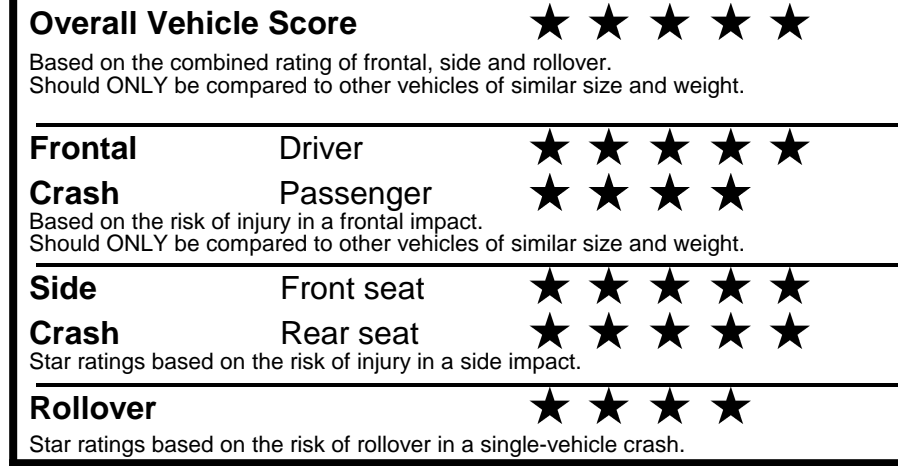

fueleconomy.gov
 Calculate personalized estimates and compare vehicles

GOVERNMENT 5-STAR SAFETY RATINGS

PARTS CONTENT INFORMATION

FOR VEHICLES IN THIS CAR LINE U.S./CANADIAN PARTS CONTENT: 0 %

MAJOR SOURCES OF FOREIGN PARTS: KOREA: 90%