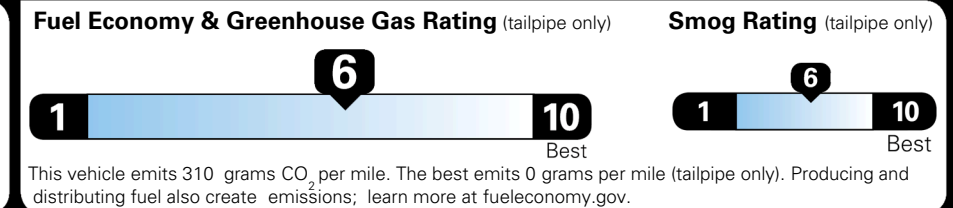

\$495.00
 \$295.00
 \$2,200.00
 \$200.00
 \$350.00

EPA DOT Fuel Economy and Environment

Gasoline Vehicle

You save \$0
 in fuel costs over 5 years compared to the average new vehicle.

Annual fuel cost \$1,700