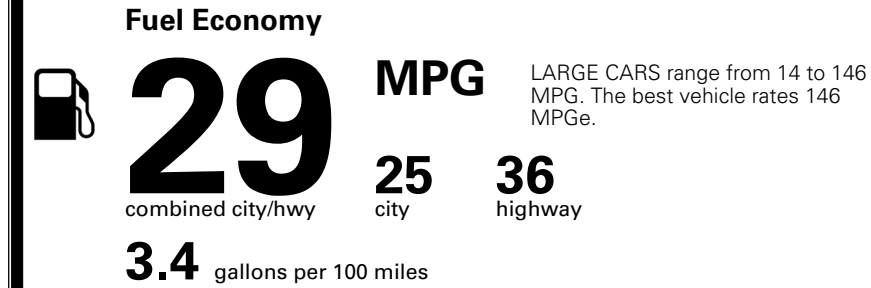

\$295.00
 \$2,200.00

\$110.00
 \$200.00
 \$60.00
 \$130.00
 \$350.00
 \$75.00

\$ 31,910.00

\$ 1,245.00

\$ 33,155.00

EPA DOT Fuel Economy and Environment

Gasoline Vehicle

You save \$0
 in fuel costs over 5 years compared to the average new vehicle.