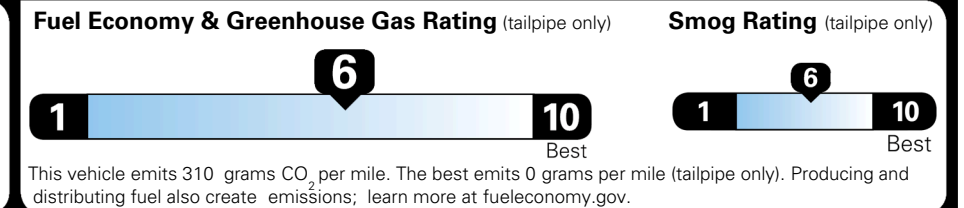

### EPA DOT Fuel Economy and Environment

Gasoline Vehicle

**You save \$0**  
 in fuel costs over 5 years compared to the average new vehicle.

**Annual fuel cost \$1,700**

Actual results will vary for many reasons, including driving conditions and how you drive and maintain your vehicle. The average new vehicle gets 29 MPG and costs \$8,500 to fuel over 5 years. Cost estimates are based on 15,000 miles per year at \$ 3.30 per gallon. MPGe is miles per gasoline gallon equivalent. Vehicle emissions are a significant cause of climate change and smog.