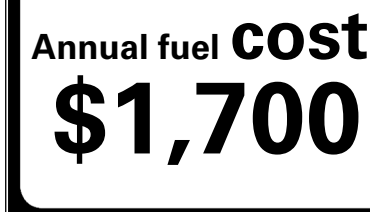

TOTAL ADDITIONAL WEIGHT: 8.7

EPA DOT Fuel Economy and Environment

Gasoline Vehicle

You save \$0
 in fuel costs over 5 years compared to the average new vehicle.

Actual results will vary for many reasons, including driving conditions and how you drive and maintain your vehicle. The average new vehicle gets 29 MPG and costs \$8,500 to fuel over 5 years. Cost estimates are based on 15,000 miles per year at \$ 3.30 per gallon. MPGe is miles per gasoline gallon equivalent. Vehicle emissions are a significant cause of climate change and smog.