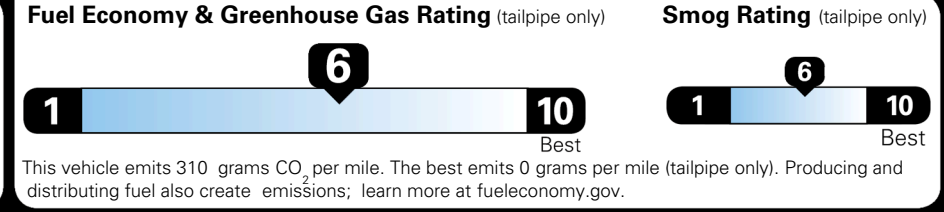

TOTAL ADDITIONAL WEIGHT: 8.7

EPA DOT Fuel Economy and Environment

Gasoline Vehicle

You save \$0
 in fuel costs over 5 years compared to the average new vehicle.

Actual results will vary for many reasons, including driving conditions and how you drive and maintain your vehicle. The average new vehicle gets 29 MPG and costs \$8,500 to fuel over 5 years. Cost estimates are based on 15,000 miles per year at \$ 3.30 per gallon. MPGe is miles per gasoline gallon equivalent. Vehicle emissions are a significant cause of climate change and smog.