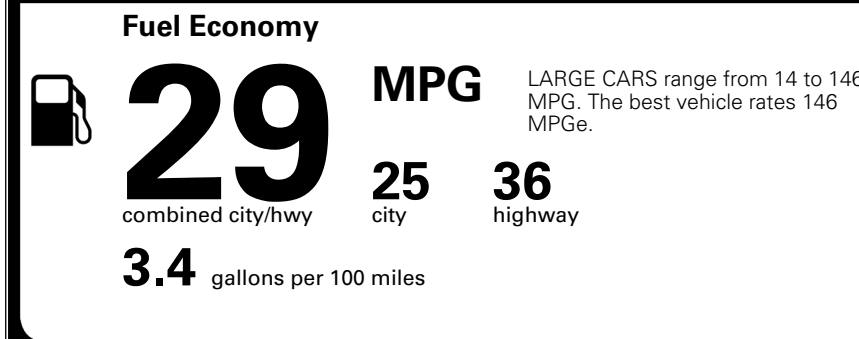

TOTAL ADDITIONAL WEIGHT: 8.7

EPA DOT Fuel Economy and Environment

Gasoline Vehicle

You save \$0
 in fuel costs over 5 years compared to the average new vehicle.

Actual results will vary for many reasons, including driving conditions and how you drive and maintain your vehicle. The average new vehicle gets 29 MPG and costs \$8,500 to fuel over 5 years. Cost estimates are based on 15,000 miles per year at \$ 3.30 per gallon. MPGe is miles per gasoline gallon equivalent. Vehicle emissions are a significant cause of climate change and smog.