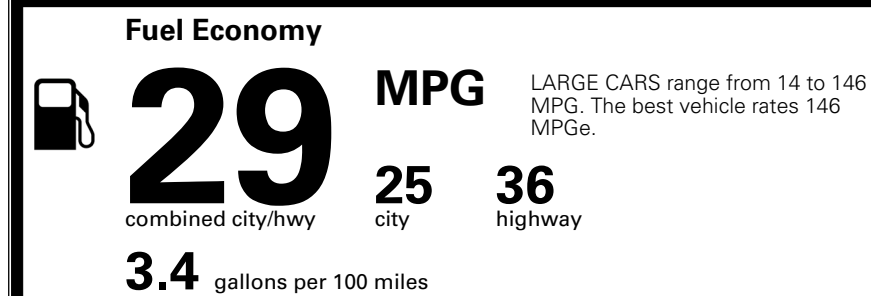

\$495.00
 \$295.00
 \$200.00
 \$350.00

\$ 29,830.00

\$ 1,245.00

\$ 31,075.00

EPA DOT Fuel Economy and Environment

Gasoline Vehicle

You save \$0
 in fuel costs over 5 years compared to the average new vehicle.