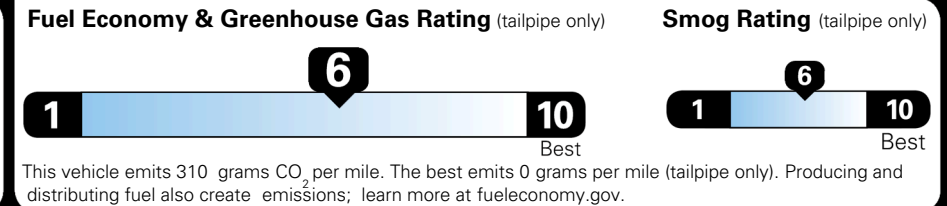

\$495.00
 \$295.00
 \$2,200.00

 \$200.00
 \$350.00

EPA DOT Fuel Economy and Environment

Gasoline Vehicle

You save \$0
 in fuel costs over 5 years compared to the average new vehicle.

Annual fuel cost **\$1,700**