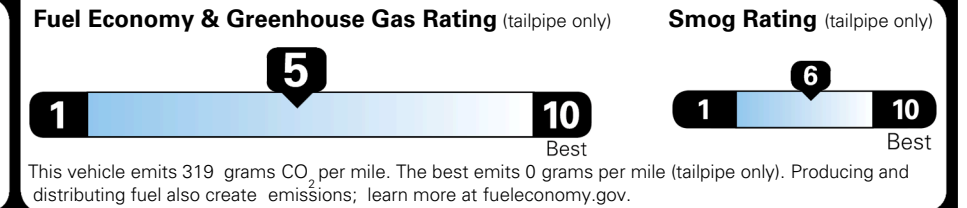

Actual results will vary for many reasons, including driving conditions and how you drive and maintain your vehicle. The average new vehicle gets 29 MPG and costs $8,000 to fuel over 5 years. Cost estimates are based on 15,000 miles per year at $ 3.10 per gallon. MPGe is miles per gasoline gallon equivalent. Vehicle emissions are a significant cause of climate change and smog.

fueleconomy.gov

Calculate personalized estimates and compare vehicles

GOVERNMENT 5-STAR SAFETY RATINGS

Overall Vehicle Score	Not Rated	
Based on the combined rating of frontal, side and rollover. Should ONLY be compared to other vehicles of similar size and weight.		
Frontal	Driver	Not Rated
Crash	Passenger	Not Rated
Based on the risk of injury in a frontal impact. Should ONLY be compared to other vehicles of similar size and weight.		
Side	Front seat	Not Rated
Crash	Rear seat	Not Rated
Star ratings based on the risk of injury in a side impact.		
Rollover	Not Rated	
Star ratings based on the risk of rollover in a single-vehicle crash.		

Star ratings range from 1 to 5 stars (★★★★★) with 5 being the highest.
Source: National Highway Traffic Safety Administration (NHTSA).
www.safercar.gov or 1-888-327-4236

Manufacturer's suggested retail price includes Manufacturer's recommended pre-delivery service. License and title fees, state and local taxes and other dealer installed options and accessories are not included in the manufacturer's suggested retail price.

PARTS CONTENT INFORMATION

FOR VEHICLES IN THIS CAR LINE U.S./CANADIAN PARTS CONTENT: 0 %

MAJOR SOURCES OF FOREIGN PARTS: KOREA: 90%

NOTE: PARTS CONTENT DOES NOT INCLUDE FINAL ASSEMBLY, DISTRIBUTION, OR OTHER NON-PARTS COSTS.

FOR THIS VEHICLE FINAL ASSEMBLY POINT: GWANGJU, KOREA

COUNTRY OF ORIGIN

ENGINE (MOTOR): KOREA

TRANSMISSION: KOREA