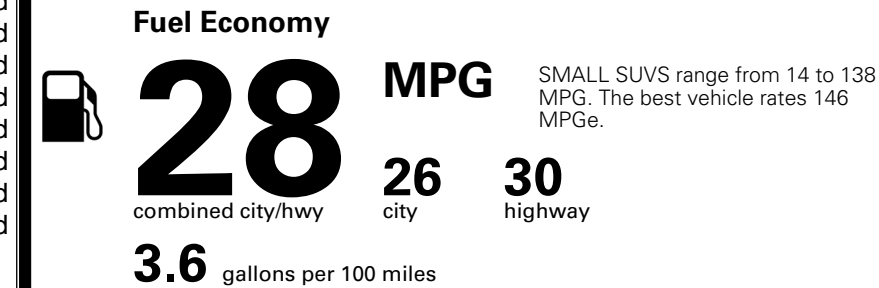

INLAND FREIGHT AND HANDLING

\$ 1,495.00

TOTAL MANUFACTURER'S SUGGESTED RETAIL PRICE ▶

\$ 33,135.00

TOTAL ADDITIONAL WEIGHT: 9.3

EPA DOT Fuel Economy and Environment

Gasoline Vehicle

You spend \$250
 more in fuel costs over 5 years compared to the average new vehicle.