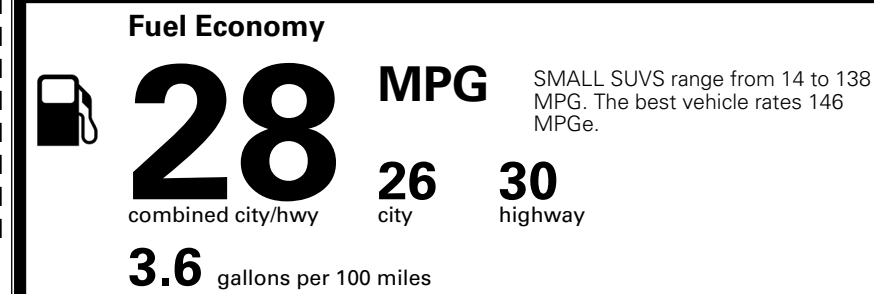

INLAND FREIGHT AND HANDLING

\$ 1,495.00

TOTAL MANUFACTURER'S SUGGESTED RETAIL PRICE ▶

\$ 33,135.00

TOTAL ADDITIONAL WEIGHT: 9.3

EPA DOT Fuel Economy and Environment

Gasoline Vehicle

You spend \$250
 more in fuel costs over 5 years compared to the average new vehicle.