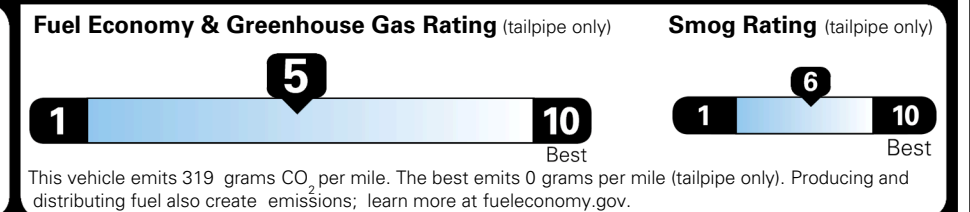

Actual results will vary for many reasons, including driving conditions and how you drive and maintain your vehicle. The average new vehicle gets 29 MPG and costs $8,000 to fuel over 5 years. Cost estimates are based on 15,000 miles per year at $ 3.10 per gallon. MPGe is miles per gasoline gallon equivalent. Vehicle emissions are a significant cause of climate change and smog.

fueleconomy.gov
Calculate personalized estimates and compare vehicles

Smartphone QR Code

GOVERNMENT 5-STAR SAFETY RATINGS

Overall Vehicle Score	Not Rated	
Based on the combined rating of frontal, side and rollover. Should ONLY be compared to other vehicles of similar size and weight.		
Frontal Crash	Driver Passenger	Not Rated
Based on the risk of injury in a frontal impact. Should ONLY be compared to other vehicles of similar size and weight.		
Side Crash	Front seat Rear seat	Not Rated
Star ratings based on the risk of injury in a side impact.		
Rollover	Not Rated	
Star ratings based on the risk of rollover in a single-vehicle crash.		

Star ratings range from 1 to 5 stars (★★★★★) with 5 being the highest.
Source: National Highway Traffic Safety Administration (NHTSA).
www.safercar.gov or 1-888-327-4236

Manufacturer's suggested retail price includes Manufacturer's recommended pre-delivery service. License and title fees, state and local taxes and other dealer installed options and accessories are not included in the manufacturer's suggested retail price.

PARTS CONTENT INFORMATION

FOR VEHICLES IN THIS CAR LINE U.S./CANADIAN PARTS CONTENT: 0 %

MAJOR SOURCES OF FOREIGN PARTS: KOREA: 90%

NOTE: PARTS CONTENT DOES NOT INCLUDE FINAL ASSEMBLY, DISTRIBUTION, OR OTHER NON-PARTS COSTS.

FOR THIS VEHICLE FINAL ASSEMBLY POINT: GWANGJU, KOREA

COUNTRY OF ORIGIN ENGINE (MOTOR): KOREA

TRANSMISSION: KOREA