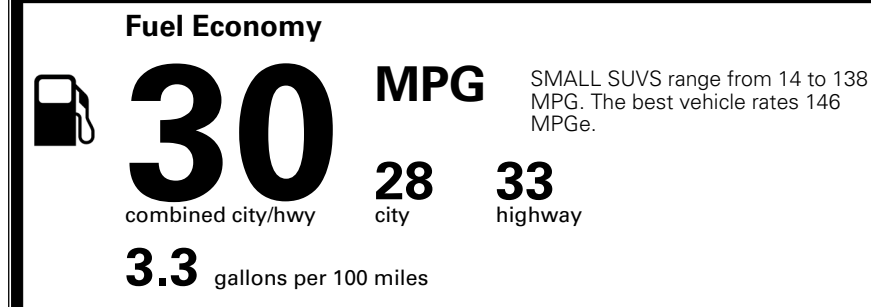

EPA DOT Fuel Economy and Environment

Gasoline Vehicle

You save $250
in fuel costs over 5 years compared to the average new vehicle.

Annual fuel cost $1,550