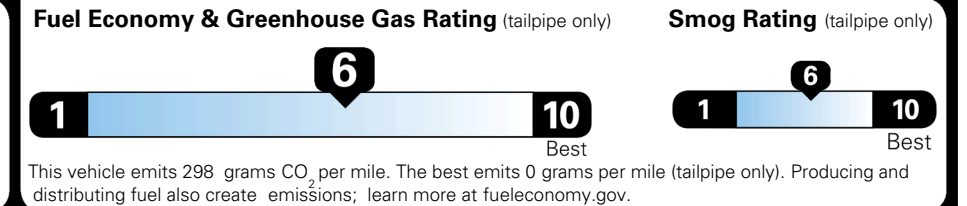

EPA DOT Fuel Economy and Environment

Gasoline Vehicle

You save \$250
 in fuel costs over 5 years compared to the average new vehicle.

Annual fuel cost \$1,550

Actual results will vary for many reasons, including driving conditions and how you drive and maintain your vehicle. The average new vehicle gets 29 MPG and costs \$8,000 to fuel over 5 years. Cost estimates are based on 15,000 miles per year at \$ 3.10 per gallon. MPGe is miles per gasoline gallon equivalent. Vehicle emissions are a significant cause of climate change and smog.