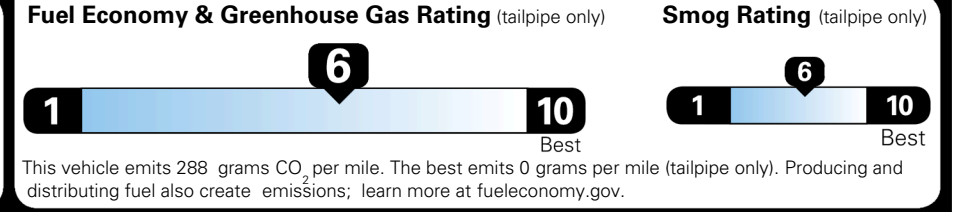

EPA DOT Fuel Economy and Environment

Gasoline Vehicle

You save \$500
 in fuel costs over 5 years compared to the average new vehicle.

Annual fuel cost \$1,600

Actual results will vary for many reasons, including driving conditions and how you drive and maintain your vehicle. The average new vehicle gets 29 MPG and costs \$8,500 to fuel over 5 years. Cost estimates are based on 15,000 miles per year at \$ 3.30 per gallon. MPGe is miles per gasoline gallon equivalent. Vehicle emissions are a significant cause of climate change and smog.