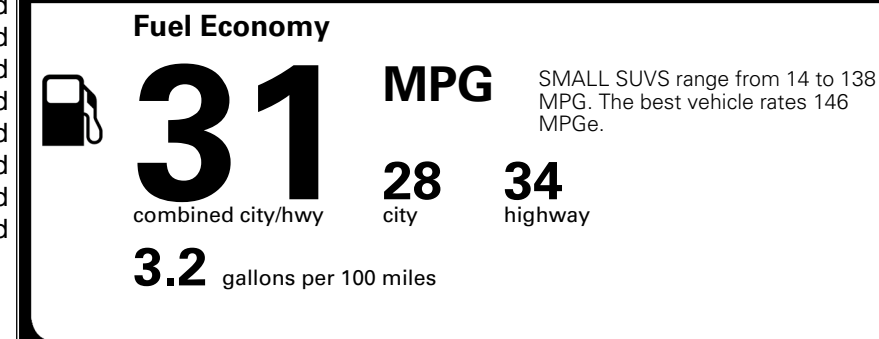

EPA DOT Fuel Economy and Environment

Gasoline Vehicle

You save \$500
 in fuel costs over 5 years compared to the average new vehicle.

Annual fuel cost \$1,600

Actual results will vary for many reasons, including driving conditions and how you drive and maintain your vehicle. The average new vehicle gets 29 MPG and costs \$8,500 to fuel over 5 years. Cost estimates are based on 15,000 miles per year at \$ 3.30 per gallon. MPGe is miles per gasoline gallon equivalent. Vehicle emissions are a significant cause of climate change and smog.