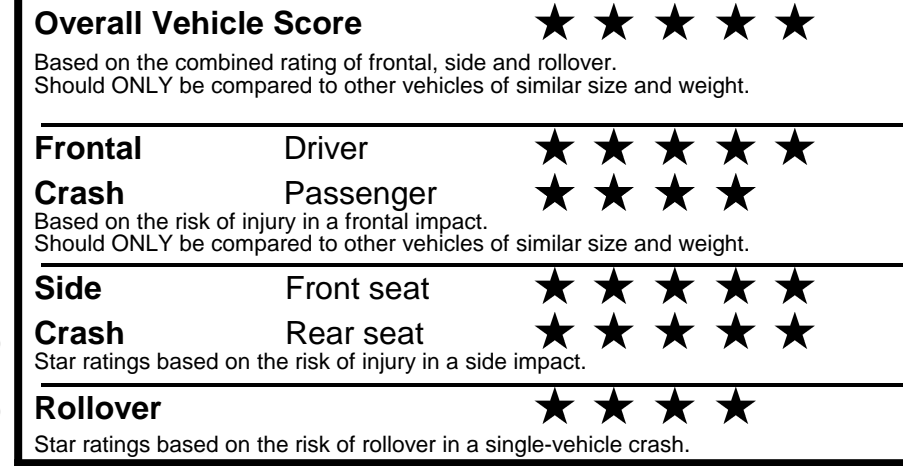

fueleconomy.gov
 Calculate personalized estimates and compare vehicles

Smartphone QR Code

GOVERNMENT 5-STAR SAFETY RATINGS

PARTS CONTENT INFORMATION

FOR VEHICLES IN THIS CAR LINE U.S./CANADIAN PARTS CONTENT: 3 %