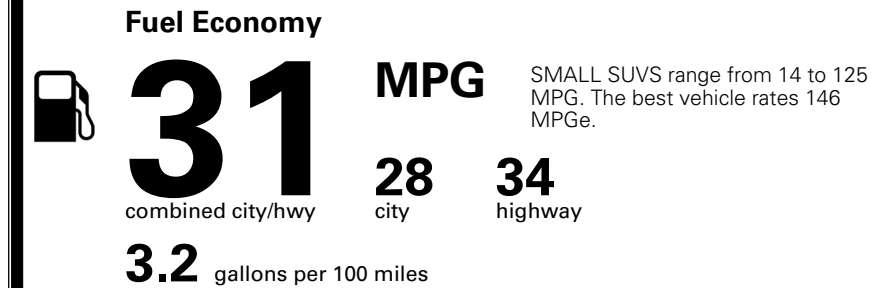

MSRP INCLUDING OPTIONS \$ 28,220.00

INLAND FREIGHT AND HANDLING \$ 1,495.00

TOTAL MANUFACTURER'S SUGGESTED RETAIL PRICE ▶ \$ 29,715.00

TOTAL ADDITIONAL WEIGHT: 12.2

EPA DOT Fuel Economy and Environment

Gasoline Vehicle