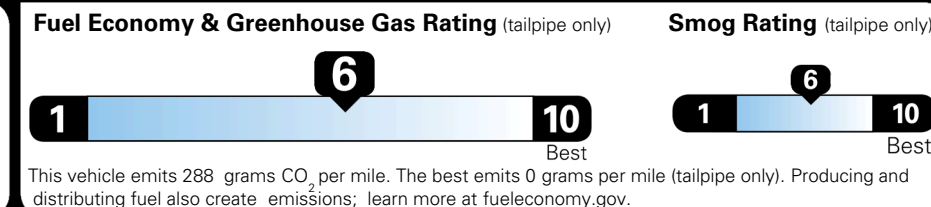

MSRP INCLUDING OPTIONS \$ 28,220.00

INLAND FREIGHT AND HANDLING \$ 1,495.00

TOTAL MANUFACTURER'S SUGGESTED RETAIL PRICE ▶ \$ 29,715.00

TOTAL ADDITIONAL WEIGHT: 12.2

*Additional terms and conditions apply.
 **Kia Connect may be currently unavailable for some Model Year 2022 and newer vehicles sold or purchased in Massachusetts; please see owners.kia.com for more information.
 NOTE: When you purchase this vehicle, Kia America, Inc. collects personal information you provide to the dealership. For information on our collection and use of personal information and your rights, please see our Privacy Policy on www.kia.com.

EPA DOT Fuel Economy and Environment

Gasoline Vehicle

You save \$500
 in fuel costs over 5 years compared to the average new vehicle.

Annual fuel cost \$1,600

Actual results will vary for many reasons, including driving conditions and how you drive and maintain your vehicle. The average new vehicle gets 29 MPG and costs \$8,500 to fuel over 5 years. Cost estimates are based on 15,000 miles per year at \$ 3.30 per gallon. MPGe is miles per gasoline gallon equivalent. Vehicle emissions are a significant cause of climate change and smog.