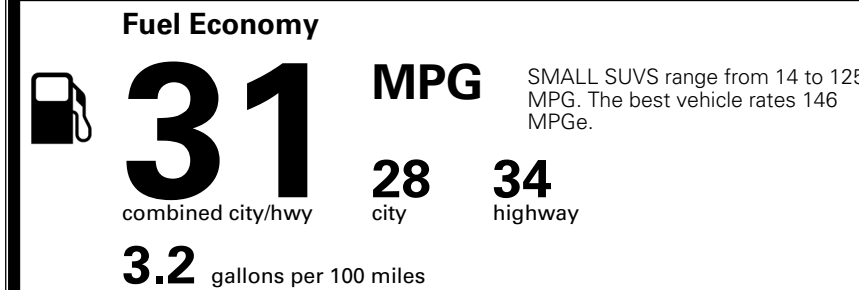

MANUFACTURER'S SUGGESTED RETAIL PRICE ▶ $ 26,490.00

COMPARE EX FWD FEATURES

Added to/in place of standard S FWD features

- 10.25" Instrument Display
- SynTex Seating Material
- Heated Front Seats
- Power Driver's Seat w/ Power Lumbar
- Dual Illuminated Vanity Mirrors
- Wireless Phone Charger
- Parking Distance Warning - Reverse

INCLUDED

ADDITIONAL INSTALLED EQUIPMENT:
(In addition to or in place of standard features)

- EX Sunroof Package $800.00
- Power Sunroof with Sunshade
- 17" Gloss Black Alloy Wheels
- Carpeted Floor Mats $200.00
- Cargo Net, Floor Style $60.00
- Cargo Tray, Reversible $140.00
- Auto-Dimming Mirror w/ HomeLink™ $375.00
- Mud Guards $155.00

MSRP INCLUDING OPTIONS $ 28,220.00

INLAND FREIGHT AND HANDLING $ 1,495.00

TOTAL MANUFACTURER'S SUGGESTED RETAIL PRICE ▶ $ 29,715.00

TOTAL ADDITIONAL WEIGHT: 12.2

*Additional terms and conditions apply.
**Kia Connect may be currently unavailable for some Model Year 2022 and newer vehicles sold or purchased in Massachusetts; please see owners.kia.com for more information.
NOTE: When you purchase this vehicle, Kia America, Inc. collects personal information you provide to the dealership. For information on our collection and use of personal information and your rights, please see our Privacy Policy on www.kia.com.

EPA DOT Fuel Economy and Environment

Gasoline Vehicle

You save $500
in fuel costs over 5 years compared to the average new vehicle.

Annual fuel cost $1,600